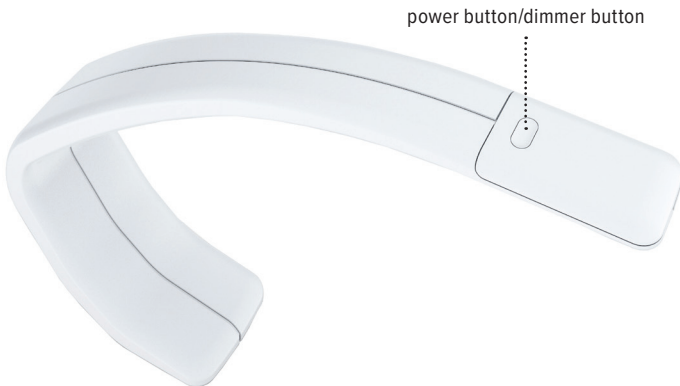

# Amble™ Classic

Single arm LED task light

# Amble Classic

Single arm LED task light

esi

gravity-driven shade

power button/dimmer button

## Product specs

- LED
- 3500 K color temperature
- 206 lumens
- 83 CRI
- 11.5 watts
- 60,000 hrs. lamp life
- Automatic shut-off after 6 hours
- Built-in dimmer
- 9.0' power cord
- Power source is UL listed
- Light is ETL listed
- Available in white finish only
- 15.8" light reach
- Warranty: 15 yr (structural)/1 yr. (LED transformer)