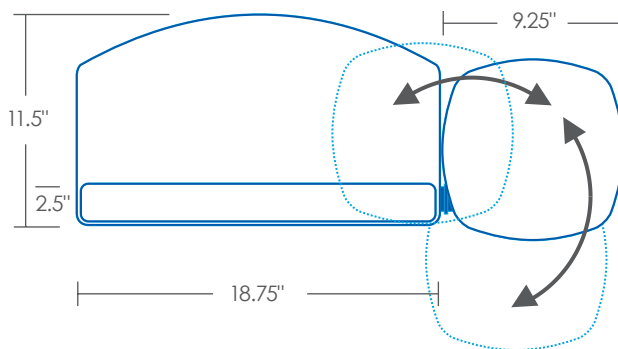

### PL217 SWITCH-N-CLICK PLATFORM

- 18.75" keyboard platform and 9.25" Switch-n-Click mousing platform
- Recommended for straight-edge work surfaces

### AA360 ARTICULATING ARM

- 21" glide track, Lift and Lock
- 7" height adjustment (2.5" above to 4.5" below track)

PART #  
SOLUTION ULTRA

**SWITCH-N-CLICK**  
Mouse platform  
can be used in 3  
different positions.