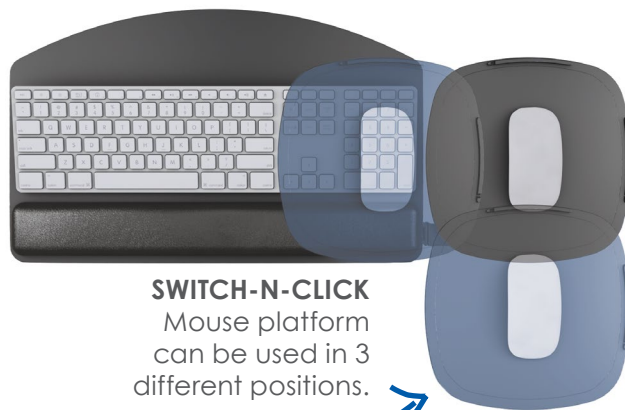

### PL217 SWITCH-N-CLICK PLATFORM

- 18.75" keyboard platform and 9.25" Switch-n-Click mousing platform
- Recommended for straight-edge work surfaces

### AA360 ARTICULATING ARM

- 21" glide track, Lift and Lock
- 7" height adjustment (2.5" above to 4.5" below track)

PART #  
SOLUTION ULTRA

**SWITCH-N-CLICK**  
Mouse platform  
can be used in 3  
different positions.