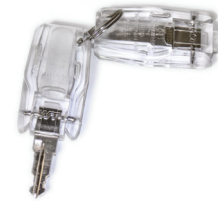

MP™ Series

Mobile storage pedestals

MP™ Series

Mobile storage pedestals

Pedestal Product Specs

- Heavy duty steel construction
- Cabinet measurements
 - Standard: 15.4" w x 18.5" h x 19.7" d
 - Slim: 11.8" w x 18.5" h x 19.7" d
- Measuring only 18.5" in overall height, ESI's mobile ped will remain untouched even at the lowest position of our 3-stage height adjustable tables.
- Box/file with full extension ball bearing slides
- Locking front casters, stationary rear casters
- Anti-tip front stability caster
- Adjustable divider to accommodate both letter and legal size files
- Ample room for personal items
- 200lb weight seated capacity
- Recessed side pulls for clean aesthetics
- Available in black, silver and white finishes that coordinate with ESI table bases
- Includes two break-away, anti-bacterial keys with Sanitized® coating
- Includes repositionable pencil drawer
- Peds will clear all ESI table feet with glides to allow for extra space under desk
- Meets BIFMA X5.9 standards for performance and stability
- For information regarding master keys, replacement core sets and keyed-alike options, please contact a Customer Service
- Ships fully assembled
- Warranty: 10 yr.

Model

Model #	List price
○ MP-STND-SLV	\$425
● MP-STND-BLK	\$425
○ MP-STND-WHT	\$425
○ MP-SLIM-SLV	\$380
● MP-SLIM-BLK	\$380
○ MP-SLIM-WHT	\$380

repositionable pencil tray

Slim bottom drawer

Standard bottom drawer

break-away key in ped

set of two anti-bacterial break-away keys

Cushion Product Specs Available July 2020

- Provides convenient additional seating
- Seat cushion adds approximately 1.2" h to pedestal
- Available in seven fabric colors to compliment Centro privacy/modesty panels
- Meets CAL-117 flammability standards
- EPA TSCA Title VI Compliant
- 100% Polyester Fabric
- 100% Polyurethane Foam
- Do not wash. Spot clean only using mild soap and water
- Warranty: 5 yr.