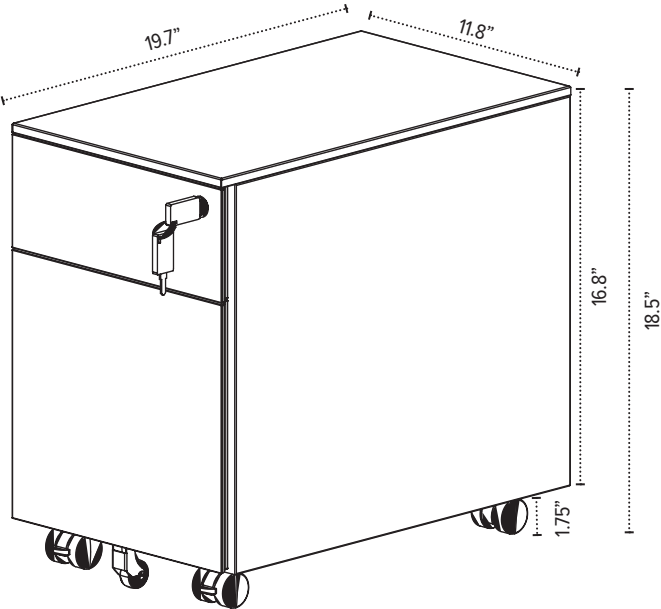

MP™ Series

Mobile storage pedestals

Slim ped