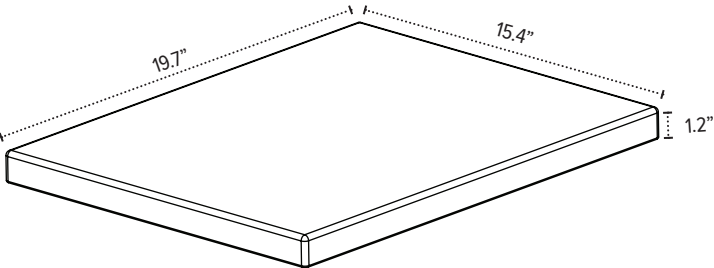

MP™ Series

Mobile storage pedestals

MP™ Series

Mobile storage pedestals

Pedestal Product Specs

- Heavy duty steel construction
- Cabinet measurements
 - Standard: 15.4" w x 18.5" h x 19.7" d
 - Slim: 11.8" w x 18.5" h x 19.7" d
- Measuring only 18.5" in overall height, ESI's mobile ped will remain untouched even at the lowest position of our 3-stage height adjustable tables.
- Box/file with full extension ball bearing slides
- Locking front casters, stationary rear casters
- Anti-tip front stability caster
- Adjustable divider to accommodate both letter and legal size files
- Ample room for personal items
- 200lb weight seated capacity
- Recessed side pulls for clean aesthetics
- Available in black, silver and white finishes that coordinate with ESI table bases
- Includes two break-away, anti-bacterial keys with Sanitized® coating
- Includes repositionable pencil drawer
- Peds will clear all ESI table feet with glides to allow for extra space under desk
- Meets BIFMA X5.9 standards for performance and stability
- For information regarding master keys, replacement core sets and keyed-alike options, please contact a Customer Service
- Ships fully assembled
- Warranty: 10 yr.

Standard cushion

Slim cushion

MP™ Series

Mobile storage pedestals

Standard ped

Slim ped

Standard cushion

Slim cushion