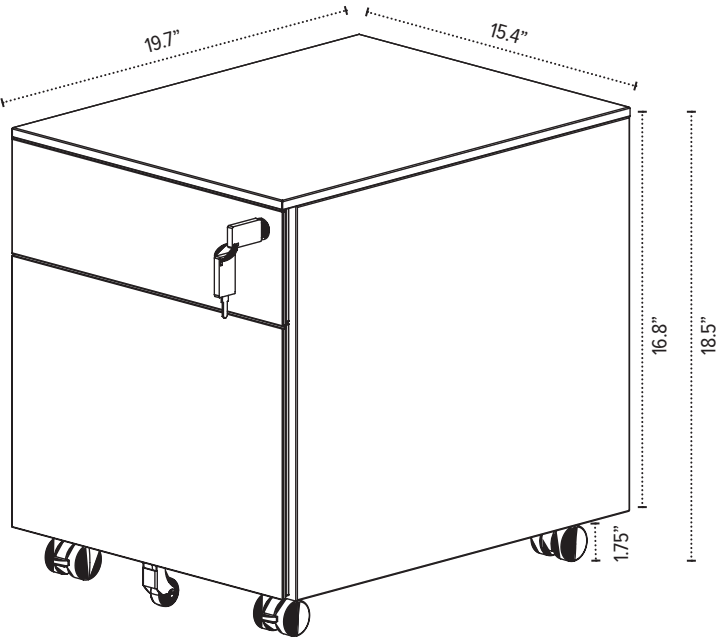

MP™ Series

Mobile storage pedestals

Standard ped