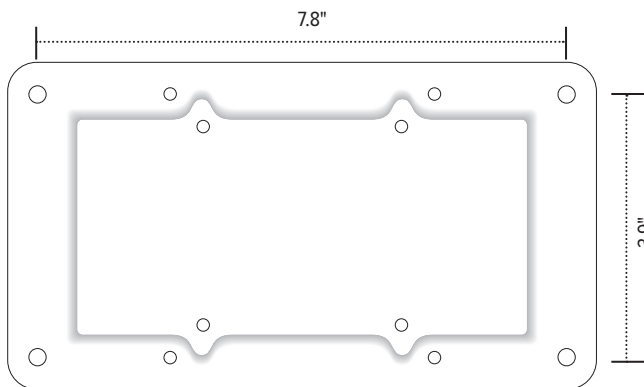

esi

800.833.3746
esiergo.com