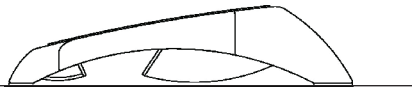

FR301

FOOT REST

esi[®]

VERSION **A**

INSTRUCTION MANUAL

Degrees of Adjustment

7°

10°