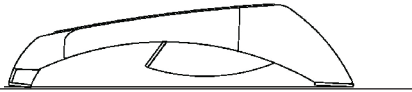

FR301

FOOT REST

esi[®]

VERSION **A**

INSTRUCTION MANUAL

Degrees of Adjustment

7°

10°