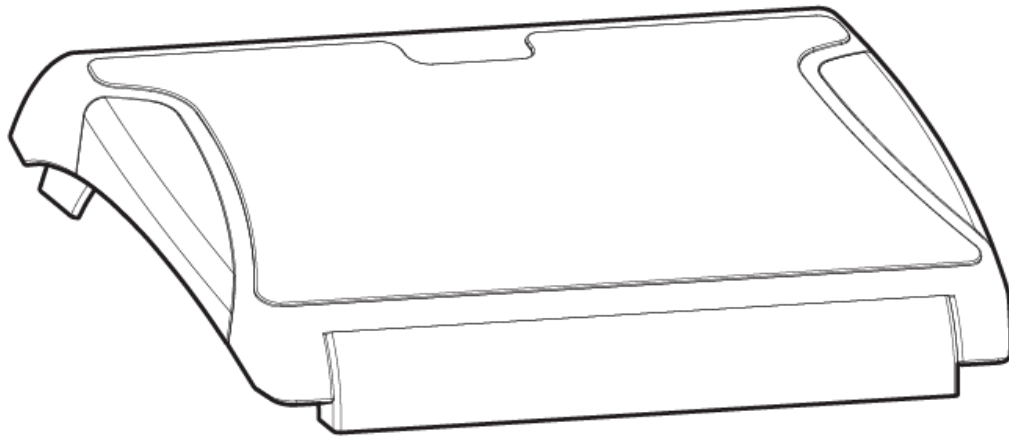

FR301

FOOT REST

esi[®]

VERSION **A**

INSTRUCTION MANUAL

Degrees of Adjustment

7°

10°

14°

18°

FR301 (Manual) = ES15050-ESI-151112vA (A4 Size)

Reduce.Reuse.Recycle

NEED HELP? PLEASE CONTACT

Phone: 1-800-833-3746

Email: customerservice@esiergo.com

Web: www.esiergo.com