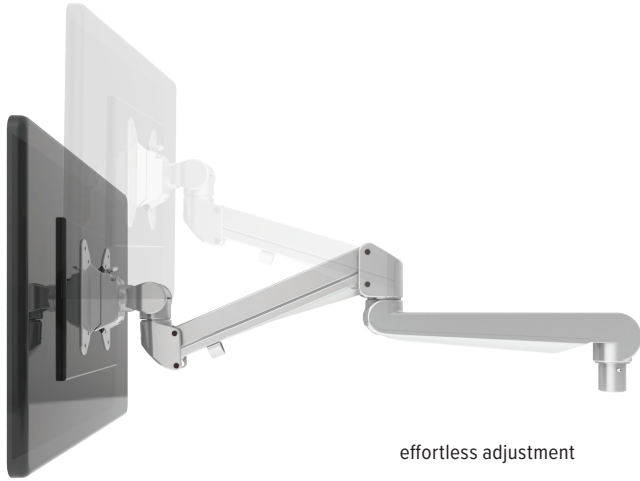

Edge-Wall[®]

single wall mount monitor arm

Edge-Wall

single wall mount monitor arm

effortless adjustment

Product specs

- Finger touch dynamic height adjustment
- Recommended for wall mount applications
- 12.0" height adjustment range
- 23.5" arm extension
- 4.0" arm retraction
- +90°/-25° tilt
- ±90° rotation
- 6.5 lbs.–17.6 lbs. weight capacity
- VESA quick release
- 180° lock-out feature
- Warranty: 15 yr.

cable management

landscape/portrait rotation

Model

List price

EDGE-WALL-SLV \$362

VESA quick release

integrated allen key storage

esi