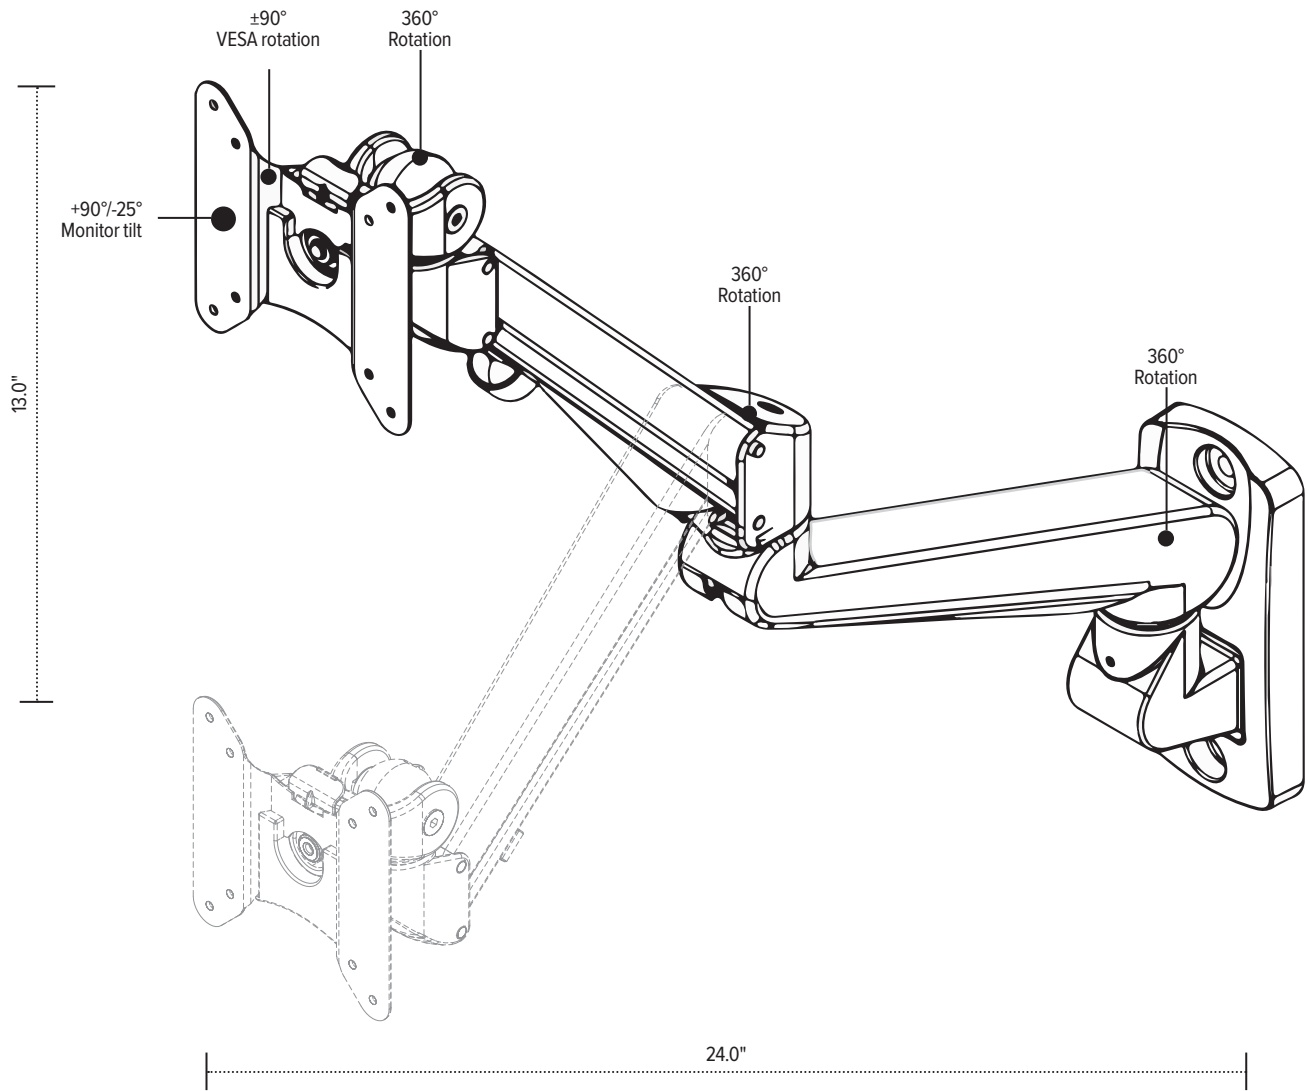

Edge-Wall

single wall mount monitor arm

esi

800.833.3746
esiergo.com