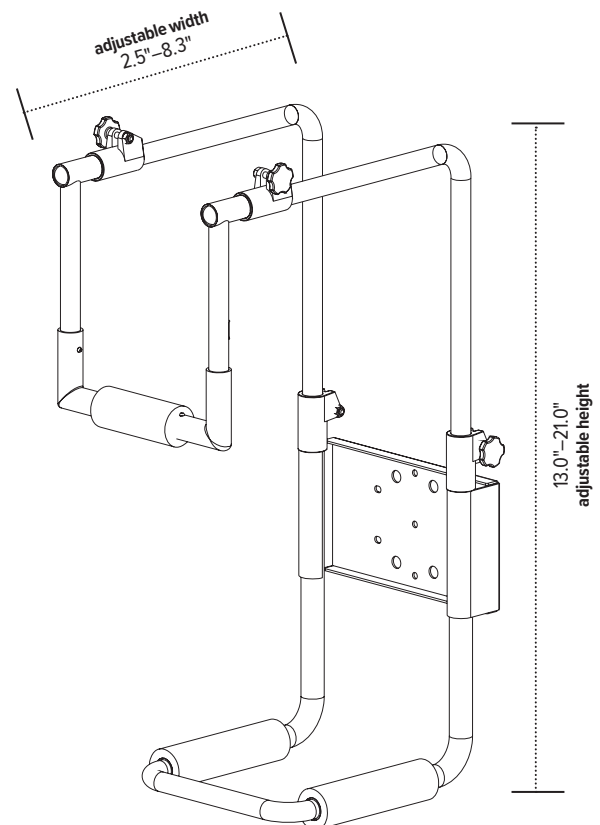

esi

800.833.3746
esiergo.com