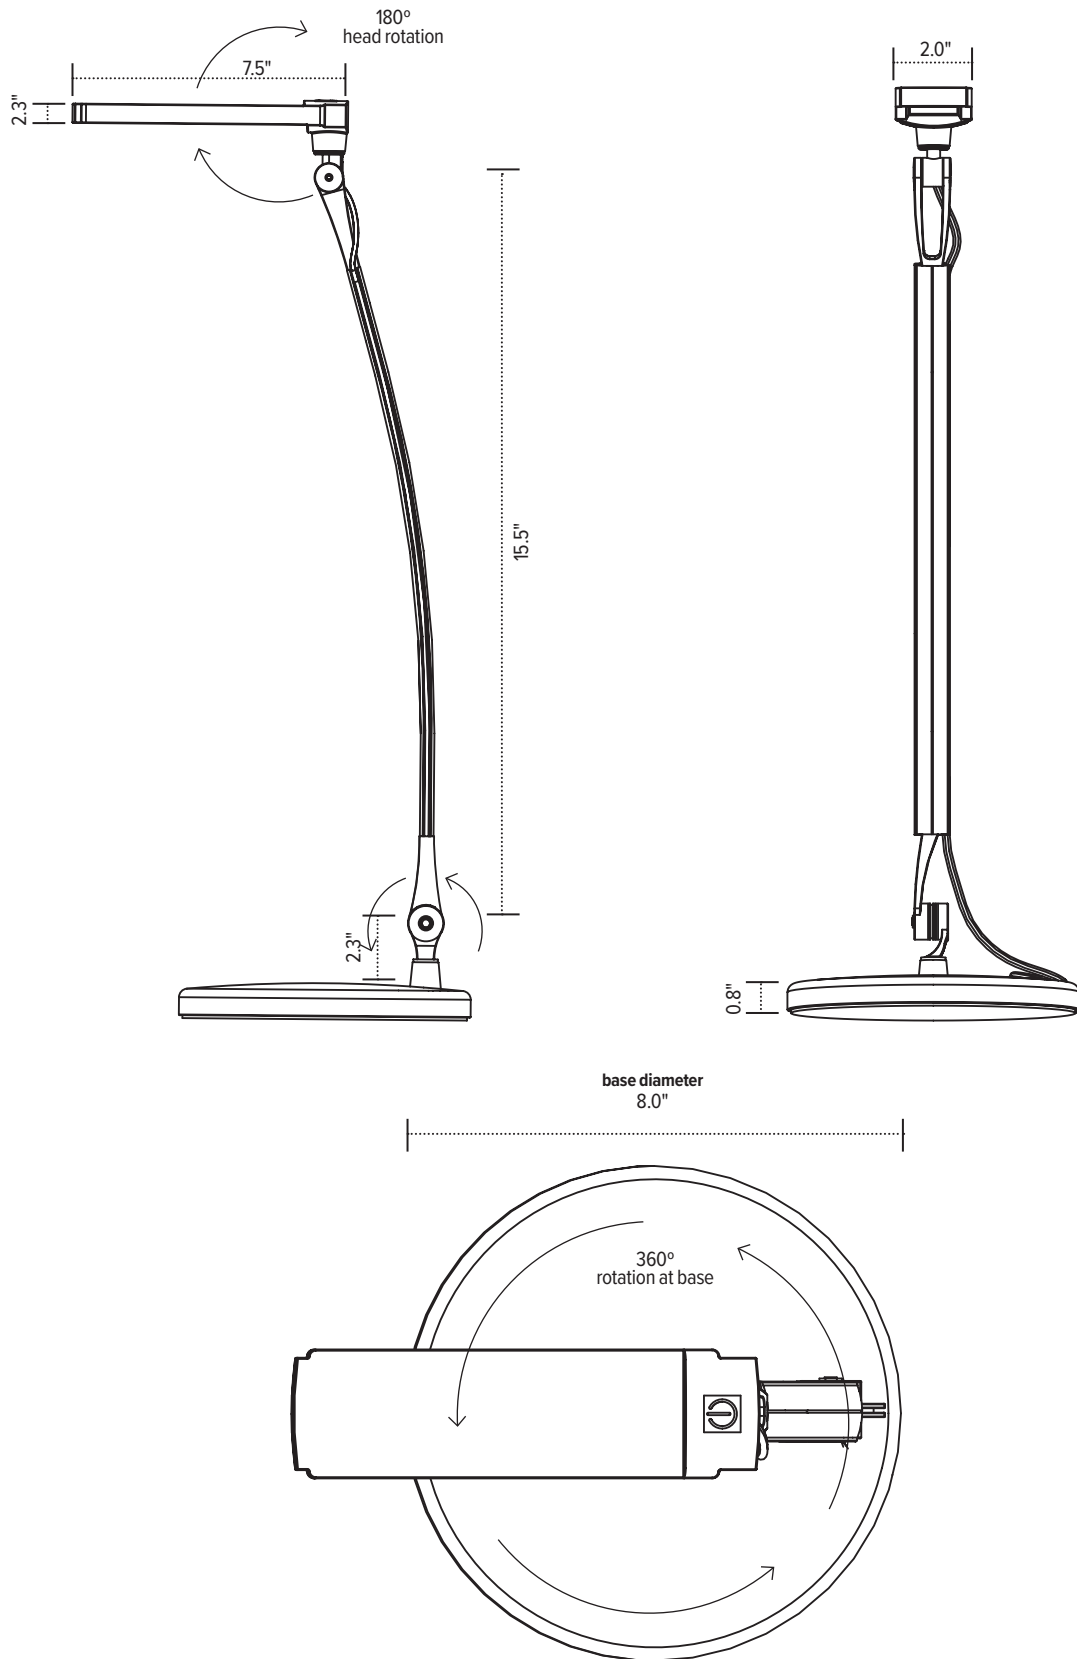

Vivid-X

single arm LED task light

esi

800.833.3746
esiergo.com