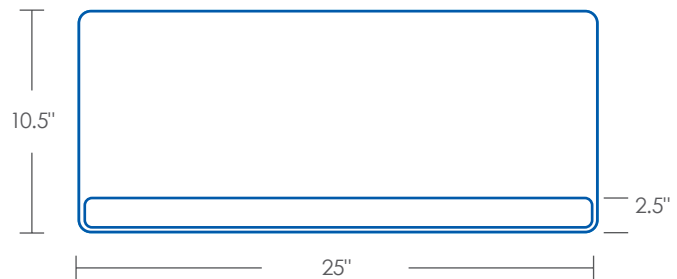

SOLUTION 1

VALUE ENGINEERED

PL003-25 KEYBOARD PLATFORM

- 25" rectangle platform
- Accommodates left or right-handed users
- Designed for straight-edge work surfaces

AA260 ARTICULATING ARM

- 17" glide track, spring assisted
- Height Adjustment Range: 6.25"
 - HIGH : 1.25" above track
 - LOW: 5" below track