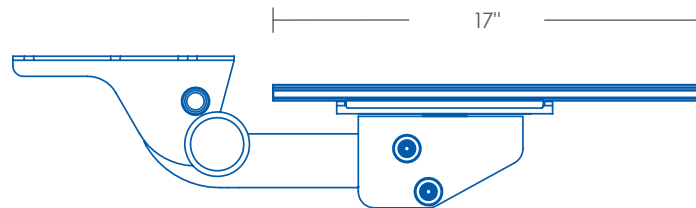

SOLUTION 1

VALUE ENGINEERED

PL003-25 KEYBOARD PLATFORM

- 25" rectangle platform
- Accommodates left or right-handed users
- Designed for straight-edge work surfaces

AA260 ARTICULATING ARM

- 17" glide track, spring assisted
- Height Adjustment Range: 6.25"
 - HIGH : 1.25" above track
 - LOW: 5" below track