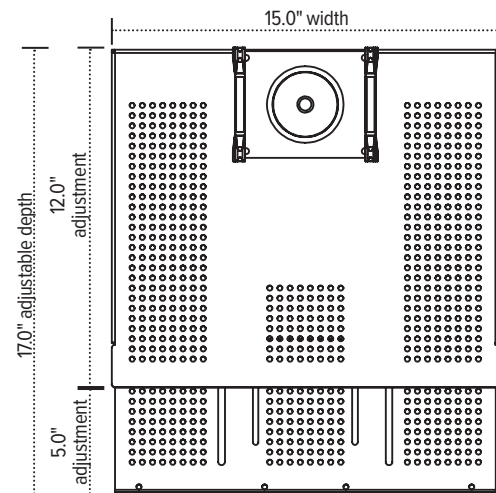

Tech Dock

sliding tech tray

Tech Dock

sliding tech tray

Product specs

- 15.0" laptop tray width
- 12.0"–17.0" laptop tray adjustable depth
- 17.6" glide track worksurface undermount
Fixed mounting options without glide track
- 360° swivel (with or without glide track)
- 20 lbs. weight capacity
- 3.5"–5.0" adjustable height below worksurface
- Rubber coated grip
- Convenient cable access
- Accomodates a single laptop or a laptop/
docking station combo
- Warranty: 15 yrs.

Model

- TDOCK-SLV

Side view

Height expanded

Front view

Side view

Height retracted

Aerial view