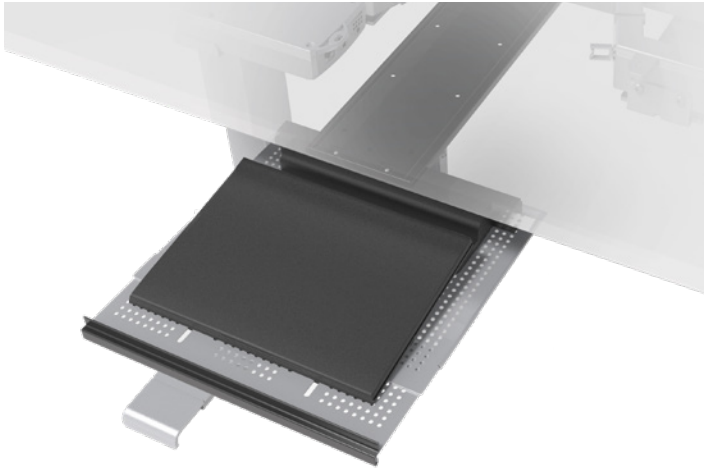

Tech Dock

sliding tech tray

Tech Dock

sliding tech tray

Product specs

- 15.0" laptop tray width
- 12.0"–17.0" laptop tray adjustable depth
- 17.6" glide track worksurface undermount
Fixed mounting options without glide track
- 360° swivel (with or without glide track)
- 20 lbs. weight capacity
- 3.5"–5.0" adjustable height below worksurface
- Rubber coated grip
- Convenient cable access
- Accomodates a single laptop or a laptop/
docking station combo
- Warranty: 15 yrs.

Model

- TDOCK-SLV

Side view

Height expanded

Front view

Side view

Height retracted

Aerial view