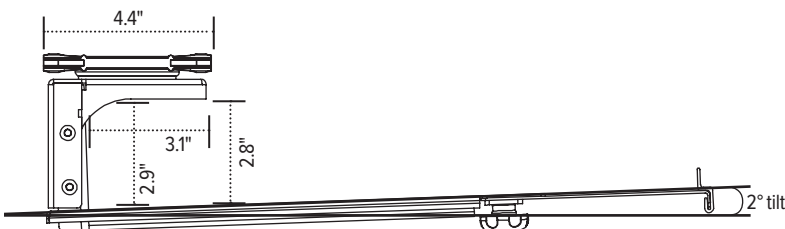

Tech Dock

sliding tech tray

Tech Dock

sliding tech tray

Product specs

- 15.0" laptop tray width
- 12.0"–17.0" laptop tray adjustable depth
- 17.6" glide track worksurface undermount
Fixed mounting options without glide track
- 360° swivel (with or without glide track)
- 20 lbs. weight capacity
- 3.5"–5.0" adjustable height below worksurface
- Rubber coated grip
- Convenient cable access
- Accomodates a single laptop or a laptop/
docking station combo
- Warranty: 15 yrs.

Model

- TDOCK-SLV

Side view

Height expanded

Front view

Side view

Height retracted

Aerial view