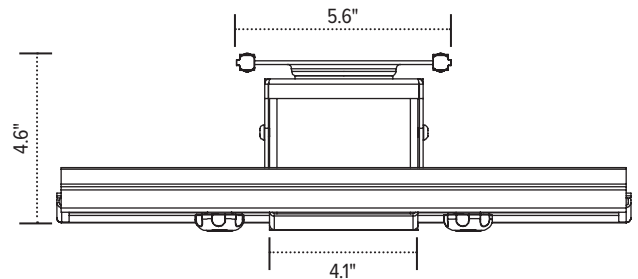

Tech Dock

sliding tech tray

Tech Dock

sliding tech tray

Product specs

- 15.0" laptop tray width
- 12.0"–17.0" laptop tray adjustable depth
- 17.6" glide track worksurface undermount
Fixed mounting options without glide track
- 360° swivel (with or without glide track)
- 20 lbs. weight capacity
- 3.5"–5.0" adjustable height below worksurface
- Rubber coated grip
- Convenient cable access
- Accomodates a single laptop or a laptop/
docking station combo
- Warranty: 15 yrs.

Model

- TDOCK-SLV

Side view

Height expanded

Front view

Side view

Height retracted

Aerial view