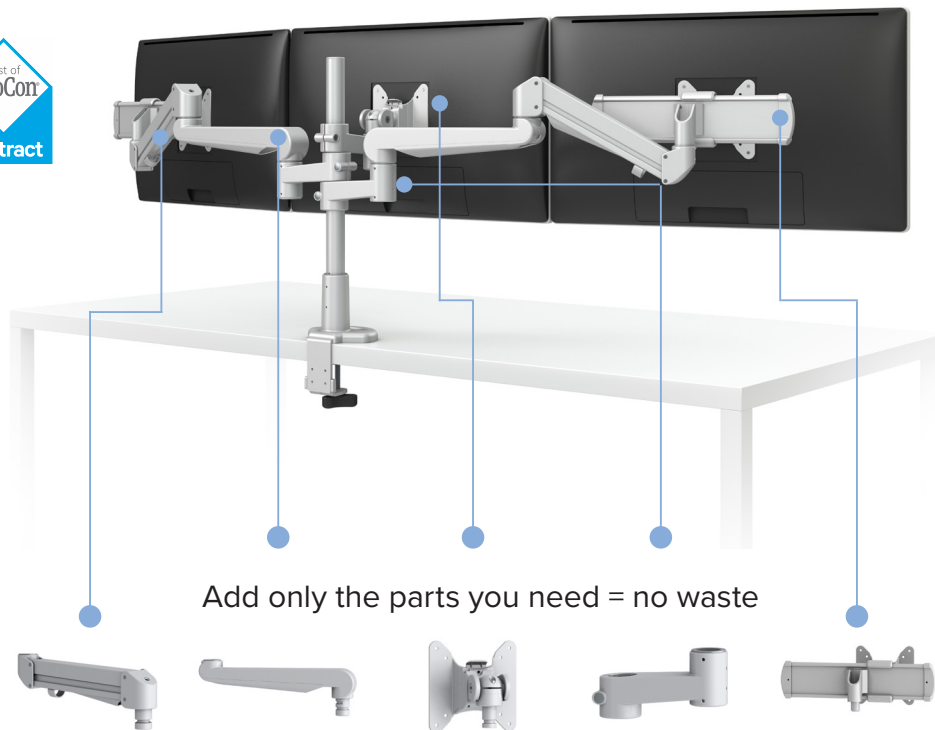

## Grow. Adapt. Evolve.

The innovative monitor arm series that evolves with the changing needs of the work place.

- Adapt from 1 up to 6 monitors
- Fits virtually any size monitor
- on any size worksurface
- One Touch adjustment
- No Wasted Parts
- Award Winning Design
- Patent Pending
- 48 Hour Shipping

Watch this Monitor Arm Evolve from 1 to 2 to 3 to 4 to 6 monitors.

Click the images below to play a video

### Save time & money

The Evolve and it's unique design allows monitor arms to be re-configured rather than re-placed, to meet the needs of emerging technologies and changing environments – adding motion and reach, additional monitors, or even laptops to pre-existing configurations.

### Seamless alignment

When a monitor arm is adjusted forward or backward, or rotated from a horizontal to vertical position, the ESI Slider seamlessly and effortlessly aligns monitors side-by-side. This allows the user to set their optimal viewing height and distance without limitations.