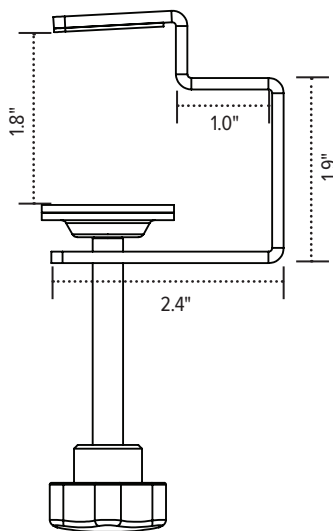

Centro

privacy/modesty screen

length and number of brackets vary by screen width

available in 34", 46", 58", 70"

mounting bracket

esi

800.833.3746
esiergo.com