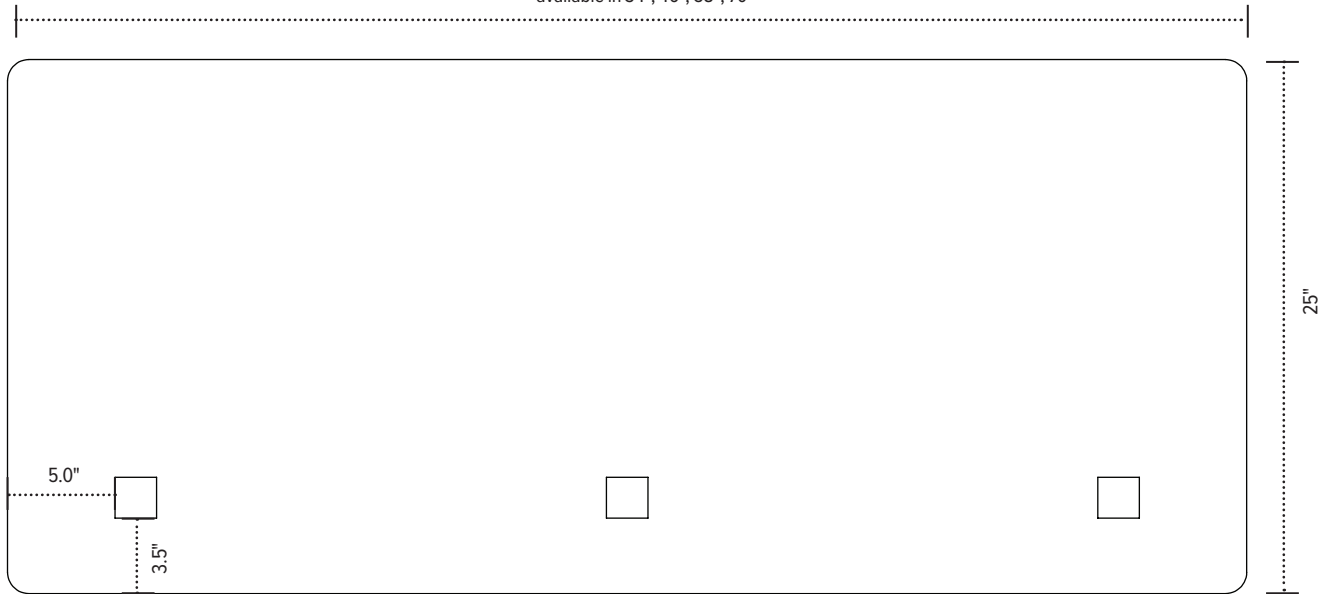

Centro

privacy/modesty screen

length and number of brackets vary by screen width

available in 34", 46", 58", 70"

mounting bracket

esi

800.833.3746
esiergo.com