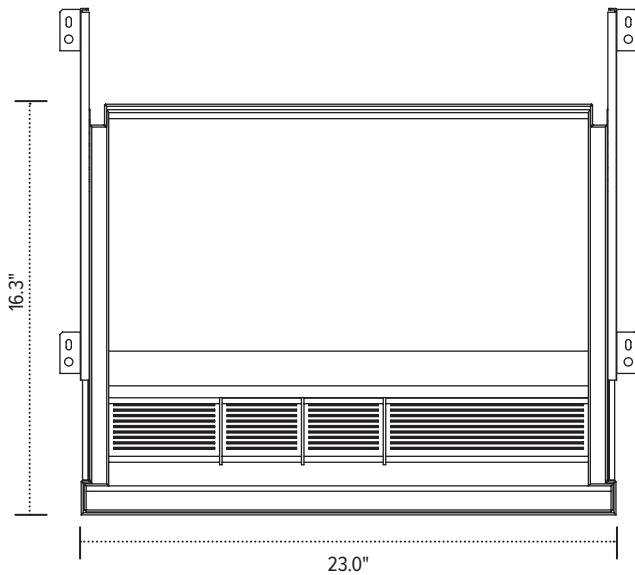

Pencil Drawer

sliding pencil drawer

Pencil Drawer

sliding pencil drawer

Product Specs

- Inside drawer dimensions:
 - 20.5"w x 16.3"d x 2.0"h
- Opening requirements:
 - 23.0"w x 16.3"d x 2.0"h
- Retracts on 16.0" ball bearing slides
- Warranty: 1 yr.