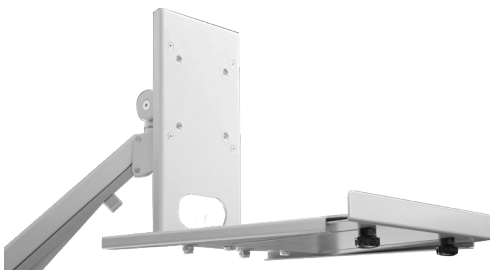

LTH-Edge

Adjustable laptop tray

LTH-Edge

Adjustable laptop tray

esi®

laptop open

extended

laptop closed

retracted

Product specs

- 10.3" laptop tray width
- 12.0"–18.3" laptop tray adjustable depth
- Monitor arm sold separately
- Can accommodate laptop alone or laptop with docking station
- Compatible with the following monitor arms: Kata™EX, Kata™, Evolve, Sena™, Sena™EX, Edge®, Eppa™
- Weight capacity (*based on supporting arm*)
 - KataEX: up to 14.6 lb.
 - Kata: up to 14.6 lb.
 - Evolve: 1.2–12.2 lb.
 - Edge: 1.2–12.2 lb.
 - Eppa: up to 12.2 lb.
- Warranty: 15 yr.

Model

- LTH-EDGE-SLV

LTH-Edge

Adjustable laptop tray