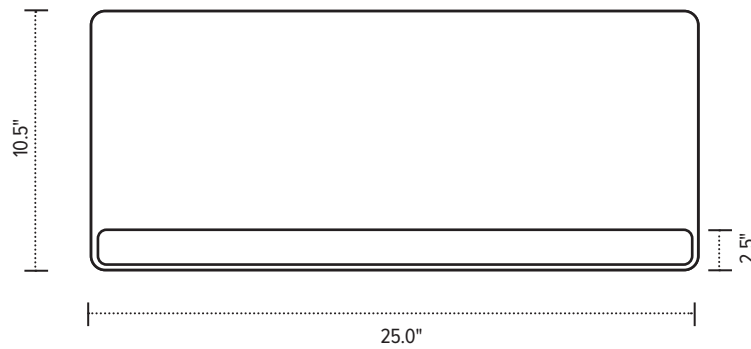

Titan-Edge

single track-mounted workstation

esi

800.833.3746
esiergo.com