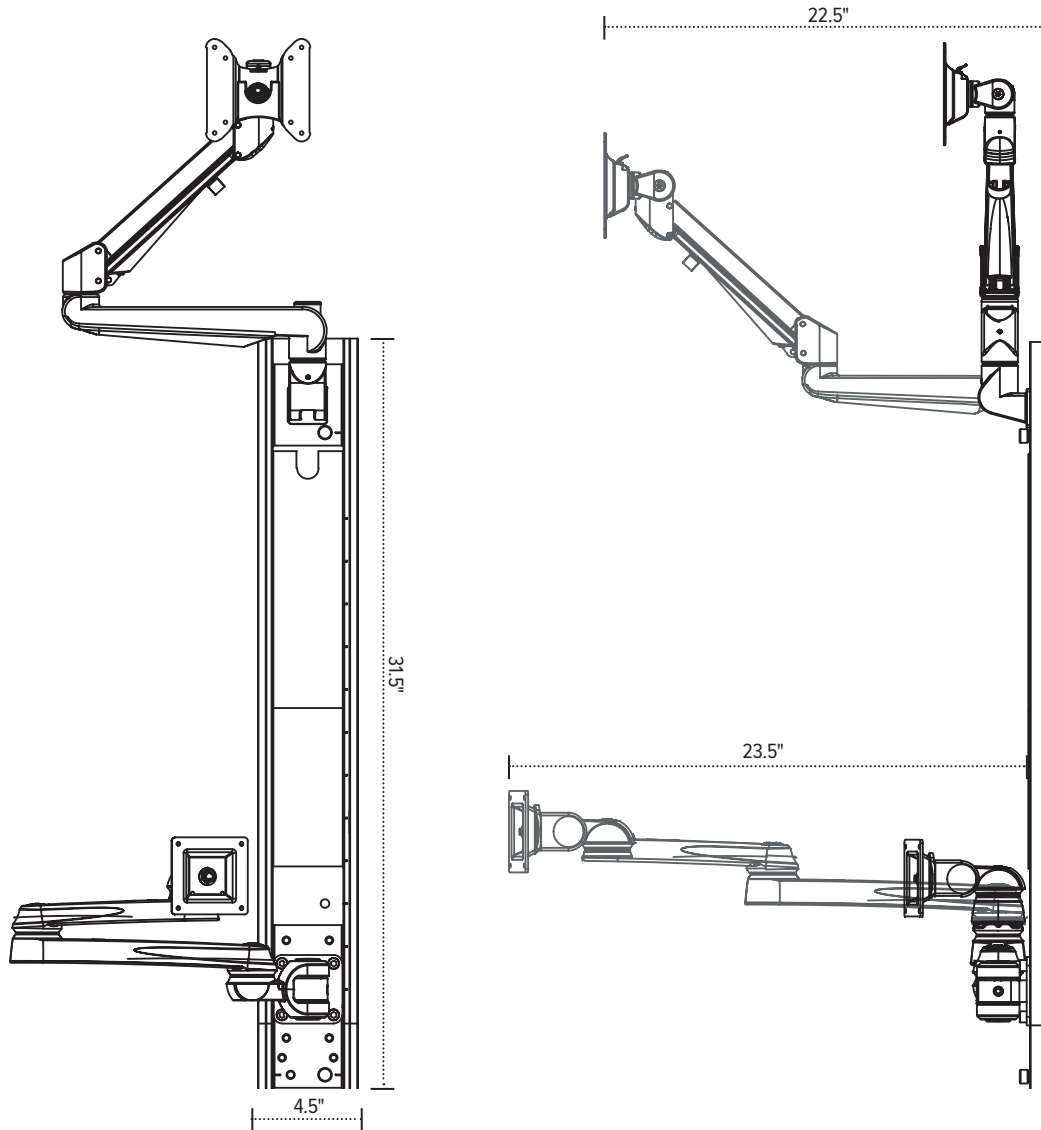

Titan-Edge

single track-mounted workstation

esi

800.833.3746
esiergo.com