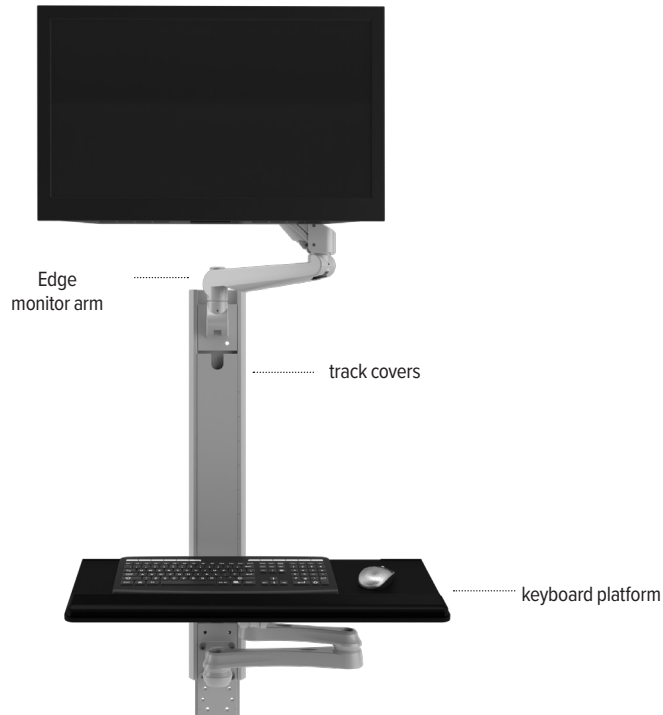

# Titan-Edge

single track-mounted workstation

## Product specs

- Includes:
  - Track covers to conceal cords
  - (1) One 31.5" aluminum alloy wall track
  - Edge® monitor arm
  - Keyboard platform
- Keyboard arm and monitor arm can be positioned anywhere along the wall track
- For left or right-handed users
- Keyboard tray retracts and extends to save space. It does not offer lift and lock height adjustment.
- Keyboard tray offers manual height adjustment using Pin Set for one-time height setting in 3.0" increments.
- 6.5 lbs.–17.6 lbs. monitor weight range
- 12.5" monitor arm height adjustment range
- 22.5" monitor arm extension
- 24.9"w x 10.6"d keyboard dimensions
- 23.0" keyboard arm extension
- Warranty: 15 yrs. (*structural*)/  
2 yrs. (*palm rest/mouse pad*)