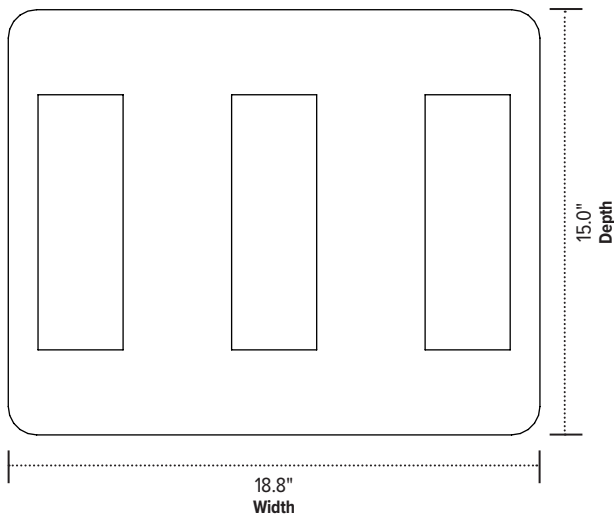

esi

800.833.3746
esiergo.com