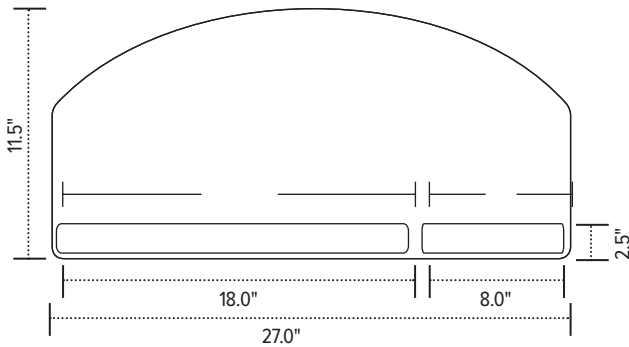

PL006
Radius platform

PL006

Radius platform

esi®

Product specs

- Includes :
 - Gel palm rests
 - Mouse pad
 - Mouse guards
 - Cord management clips
- Designed for 42.0" or larger radius corner worksurfaces
- Accommodates left or right-handed mousing
- Made from black 0.3" thin phenolic
- Warranty: 15 yr. (*platform*)
2 yr. (*palm rest/mouse pad*)

Model

PL006-27