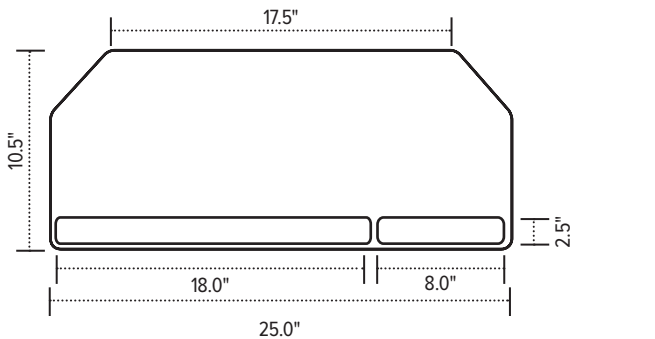

esi | work gear

Solution 90

keyboard platform combo

Solution 90

keyboard platform combo

Positive tilt

Negative tilt

Product specs

- Recommended for 90° corners worksurfaces only
- PL003CC-25 keyboard platform
- 25.0" cut corner platform
- Accommodates left or right-handed users
- AA355DS articulating arm
- Lift-and-lock height adjustment with dual swivel adjustment
- 21.8" glide track
- 22.0" clearance required for full retraction
- +10°/-15° tilt
 - 3.4" above track | 5.9" below track
- 360° rotation
- Positions flush with worksurface
- Warranty:
 - 15 yr. articulating arm/platform
 - 2 yr. palm rest/mouse pad