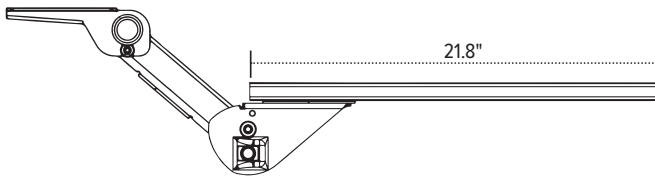

esi | work gear

Solution 90

keyboard platform combo

Solution 90

keyboard platform combo

Positive tilt

Negative tilt

Product specs

- Recommended for 90° corners worksurfaces only
- PL003CC-25 keyboard platform
- 25.0" cut corner platform
- Accommodates left or right-handed users
- AA355DS articulating arm
- Lift-and-lock height adjustment with dual swivel adjustment
- 21.8" glide track
- 22.0" clearance required for full retraction
- +10°/-15° tilt
 - 3.4" above track | 5.9" below track
- 360° rotation
- Positions flush with worksurface
- Warranty:
 - 15 yr. articulating arm/platform
 - 2 yr. palm rest/mouse pad

Model

SOLUTION90

List price

\$599

*Available in R-Series as a cut corner platform only. Contact the Customer Service Department for more details. R-Series Platforms are composed of 100% post-consumer materials, making them completely recyclable. They are free of formaldehydes and carcinogens and emit no VOC's (Volatile Organic Compounds).