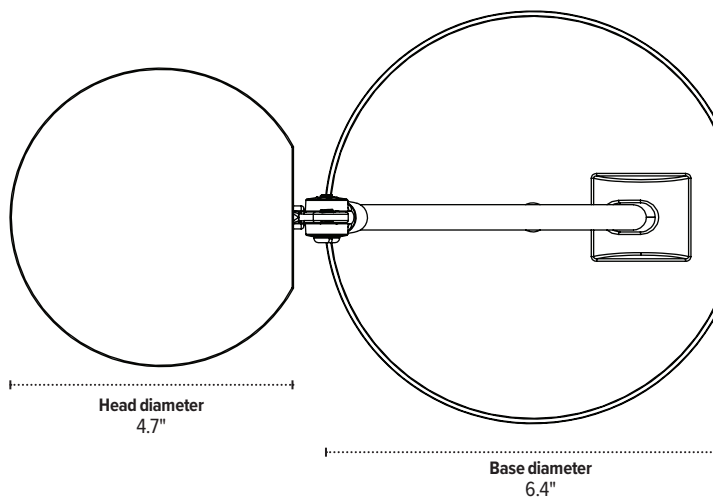

Lily™ LED

Single arm LED task light

esi

800.833.3746
esiergo.com