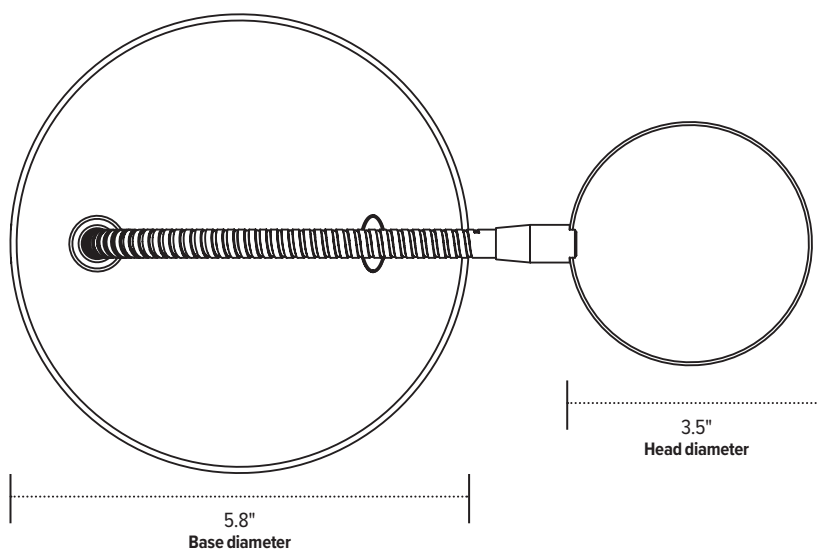

Product specs

- LED
- 3000K color temperature
- 250 lumens
- 80 CRI
- 3W
- 50,000 hours lamp life
- 11.8" reach
- Power source is UL listed
- 8 hr. auto shut-off
- Touch and release built-in dimmer with (4) four brightness settings
- 7.0' power cord
- USB charging port
- Small profile
- Lightweight
- Warranty: 15 yr. (Structural) / 1 yr. (LED transformer)

Model

- PIXIE-LEDX-SLV

esi

800.833.3746
esiergo.com

Pixie-LEDX

small profile LED task light

esi

800.833.3746
esiergo.com