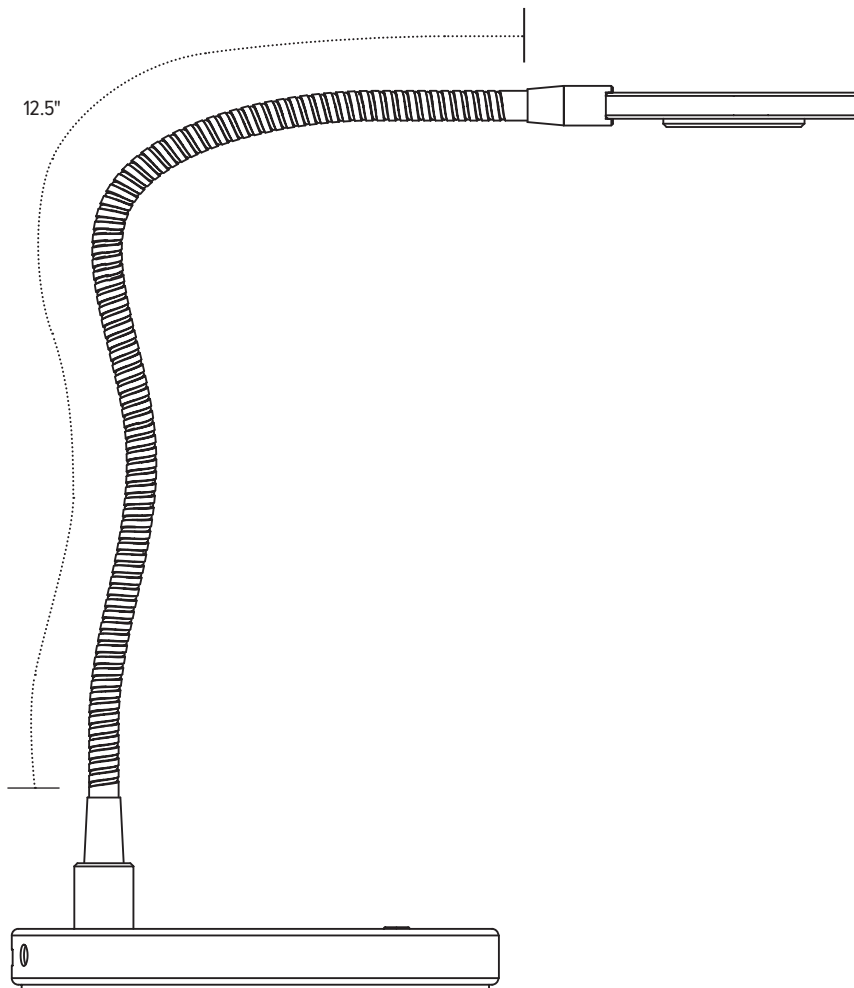

Product specs

- LED
- 3000K color temperature
- 250 lumens
- 80 CRI
- 3W
- 50,000 hours lamp life
- 11.8" reach
- Power source is UL listed
- 8 hr. auto shut-off
- Touch and release built-in dimmer with (4) four brightness settings
- 7.0' power cord
- USB charging port
- Small profile
- Lightweight
- Warranty: 15 yr. (Structural) / 1 yr. (LED transformer)

Model

- PIXIE-LEDX-SLV

esi

800.833.3746
esiergo.com

Pixie-LEDX

small profile LED task light

esi

800.833.3746
esiergo.com