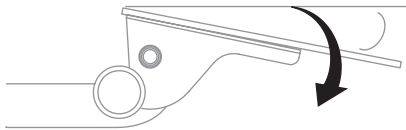

Articulating arm

Positive tilt