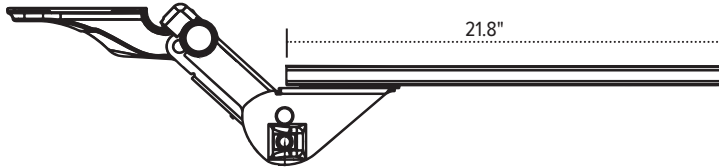

AA750DAT

Articulating arm

V35 - Pricing effective 6/1/2021

AA750DAT

Articulating arm

Positive tilt

Negative tilt

Product specs

The AA750DAT combines ultra-smooth adjustment with the convenience of a lift-and-lock and the precise placement of a dial-a-tilt.

- Lift-and-lock height adjustment
- Dial-a-tilt adjustment
- 21.8" glide track
- 22.0" min. clearance required for full retraction
- +10°/-15° tilt adjustment
- 7.1" height adjustment range
 - 2.2" above track | 4.9" below track
- 360° glide track rotation
- Positions flush with worksurface
- Recommended for any platform
- Warranty: 15 yr.