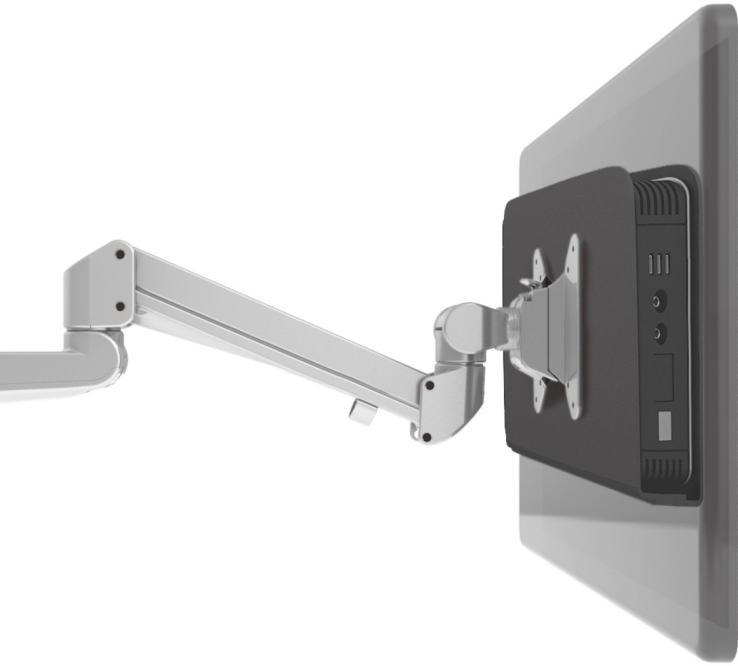

Thin Client CPU

monitor arm CPU holder

Thin Client CPU

monitor arm CPU holder

Product Specs

- Mounts between the monitor arm and monitor
- Adjustable width: 1.4"-2.3"
- Conforms to VESA 75mm / 100mm
- Adjustment knobs are vibration resistant
- Adds 3 lbs. to monitor arm
- Warranty: 15 yr.