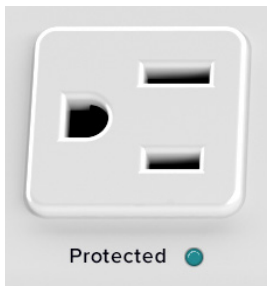

FlexCharge4™

personal desktop power

FlexCharge4

personal desktop power

universally mounts under worksurfaces

two AC outlets with built in surge protection indicator light

two quick charge USB outlets

Product specs

- (2) Two AC outlets: 15A, 125V, 60Hz
- (2) Two quick-charge USB outlets: 3.1A, 5V
- Can be mounted in a 2.0" grommet or with included clamp (to the top or underside of worksurface)
- Meets spill-protection criteria
- 8.0' power cord
- UL and cUL listed
- Built-in surge protection with an indicator light. The light displays when surge protection is active.
 - If the light is not illuminated, please contact Customer Service.
- Warranty: 1 yr.