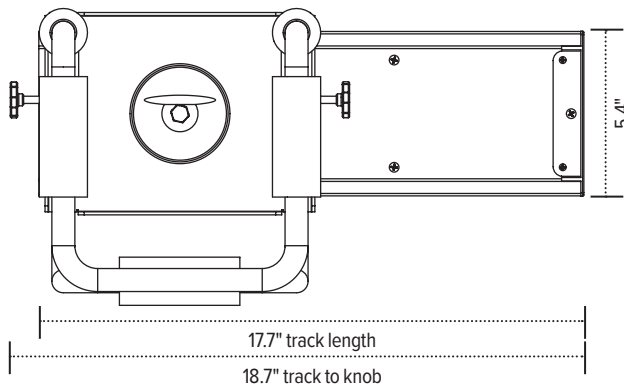

### Product specs

- 100 lb. load capacity
- 360° swivel
- 17.8" glide track
- 2.5"–8.3" adjustable width
- 13.0"–21.0" adjustable height
- Warranty: 15 yr.

Model #	List price
CPU05	\$233

Aerial view

Front view