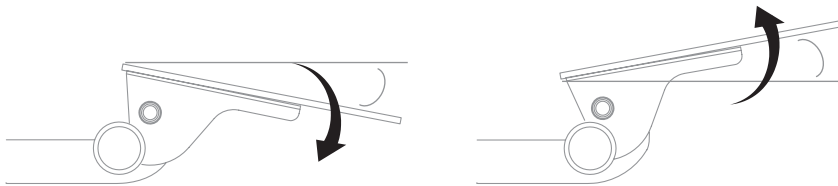

# AA780DAT

articulating arm with extended reach

# AA780DAT

articulating arm with extended reach

Positive tilt

Negative tilt

## Product specs

The AA780DAT combines ultra-smooth adjustment with the convenience of a lift-and-lock and the precise placement of a dial-a-tilt.

- Lift-and-lock height adjustment
- Dial-a-tilt indicator gauge
- 21.8" glide track
- 22.0" min. clearance for full retraction
- +10°/-15° tilt adjustment
- 12.9" height adjustment range
  - 8.2" above track | 4.7" below track
- 360° glide track rotation
- Positions flush with worksurface
- Recommended for any platform
- Warranty: 15 yr.