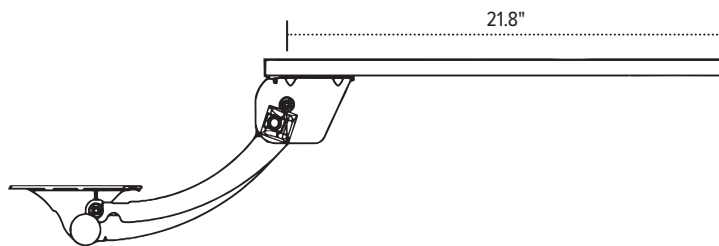

# AA780DAT

articulating arm with extended reach

# AA780DAT

articulating arm with extended reach

Positive tilt

Negative tilt

## Product specs

The AA780DAT combines ultra-smooth adjustment with the convenience of a lift-and-lock and the precise placement of a dial-a-tilt.

- Lift-and-lock height adjustment
- Dial-a-tilt indicator gauge
- 21.8" glide track
- 22.0" min. clearance for full retraction
- +10°/-15° tilt adjustment
- 12.9" height adjustment range
  - 8.2" above track | 4.7" below track
- 360° glide track rotation
- Positions flush with worksurface
- Recommended for any platform
- Warranty: 15 yr.