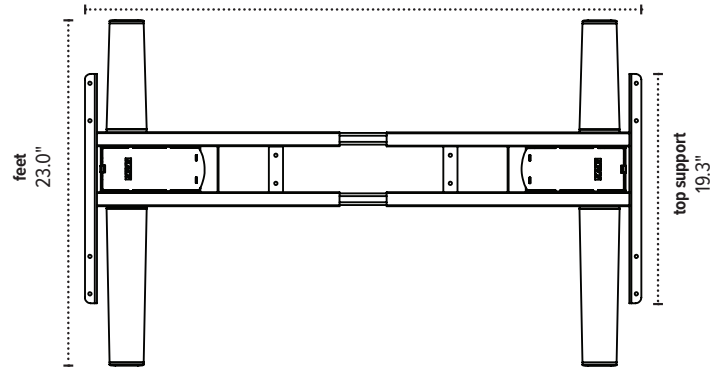

TriumphLX

Electric height adjustable table base

2T-LX-C36-24

adjustable width
30.8"–47.0"

2T-LX-C48-24

adjustable width
42.7"–71.0"

2T-LX-C36-30

adjustable width
30.8"–47.0"

2T-LX-C48-30

adjustable width
42.7"–71.0"

The base dimensions as shown are actual.

esi

800.833.3746
esiergo.com

© 2019 Fellowes, Inc. V32 catalog pricing.