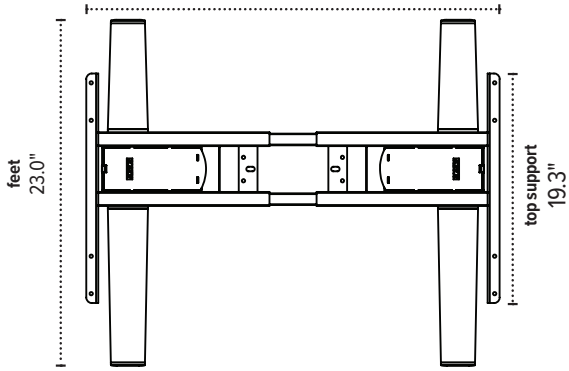

TriumphLX

Electric height adjustable table base

2T-LX-C36-24

adjustable width
30.8"–47.0"

2T-LX-C48-24

adjustable width
42.7"–71.0"

2T-LX-C36-30

adjustable width
30.8"–47.0"

2T-LX-C48-30

adjustable width
42.7"–71.0"

The base dimensions as shown are actual.

esi

800.833.3746
esiergo.com

© 2019 Fellowes, Inc. V32 catalog pricing.