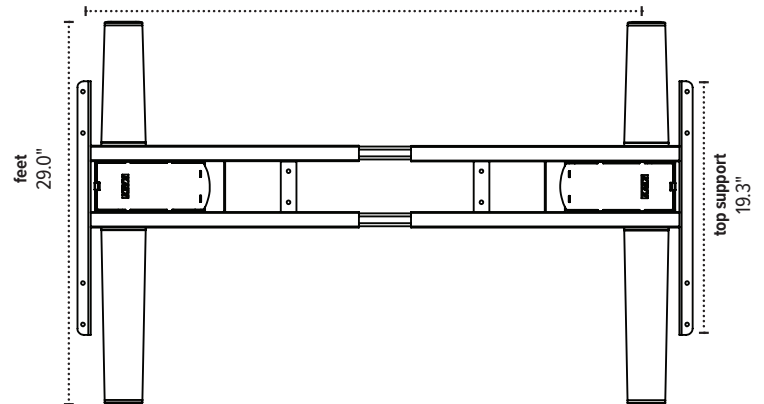

TriumphLX

Electric height adjustable table base

2T-LX-C36-24

adjustable width
30.8"–47.0"

2T-LX-C48-24

adjustable width
42.7"–71.0"

2T-LX-C36-30

adjustable width
30.8"–47.0"

2T-LX-C48-30

adjustable width
42.7"–71.0"

The base dimensions as shown are actual.

esi

800.833.3746
esiergo.com

© 2019 Fellowes, Inc. V32 catalog pricing.