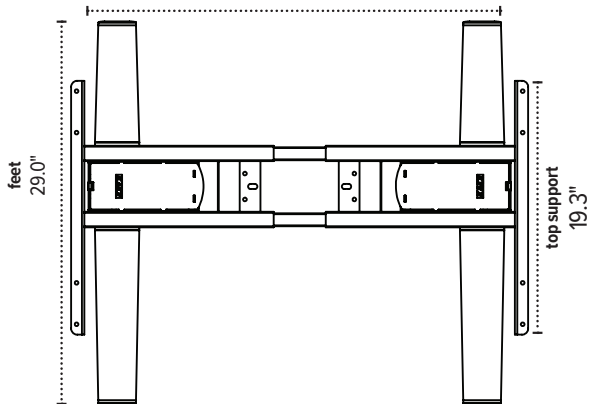

TriumphLX

Electric height adjustable table base

2T-LX-C36-24

adjustable width
30.8"–47.0"

2T-LX-C48-24

adjustable width
42.7"–71.0"

2T-LX-C36-30

adjustable width
30.8"–47.0"

2T-LX-C48-30

adjustable width
42.7"–71.0"

The base dimensions as shown are actual.

esi

800.833.3746
esiergo.com

© 2019 Fellowes, Inc. V32 catalog pricing.