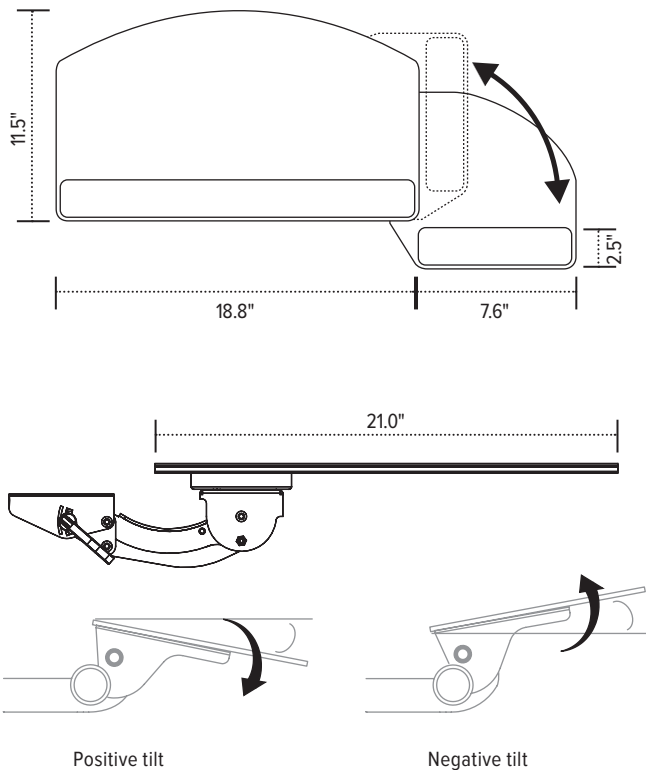

Solution 3

Keyboard platform combo

Solution 3

Keyboard platform combo

esi

Product specs

- Recommended for radius corner worksurfaces
- PL215 keyboard platform
 - Includes: gel palm rests, mouse pad, mouse guards, cord management clips
 - Made from black 0.3" thin phenolic
- 18.8" keyboard platform with swivel mouse-below platform
- Accommodates left or right handed users
- AA360 articulating arm
- Lift-and-lock height adjustment
- 21.0" glide track
- 21.0" clearance required for full retraction
- $\pm 15^\circ$ tilt adjustment
- 7.0" height adjustment range
 - 2.5" above track | 4.5" below track
- 360° glide track rotation
- Positions flush with worksurface
- Warranty: 15 yr. (articulating arm/platform)
2 yr. (palm rest/mouse pad)