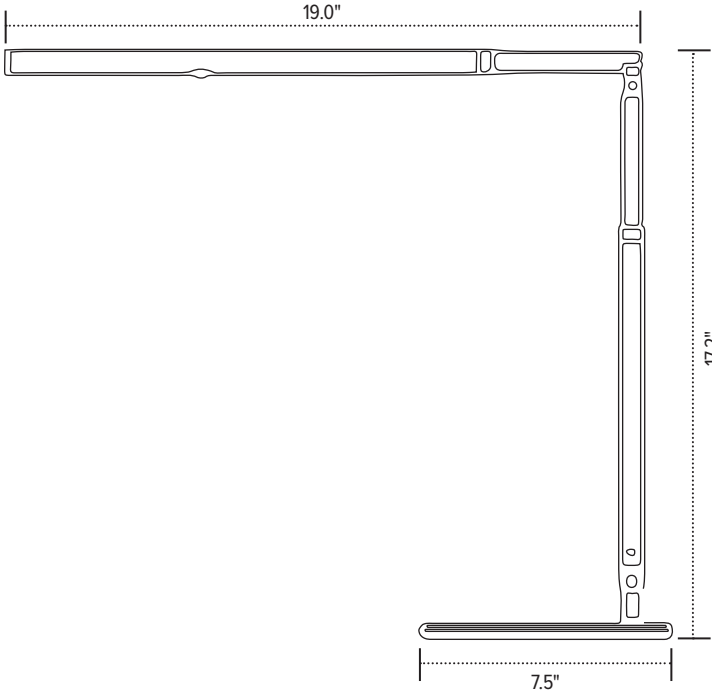

Lustre

Telescoping LED task light with USB-A port

Extended