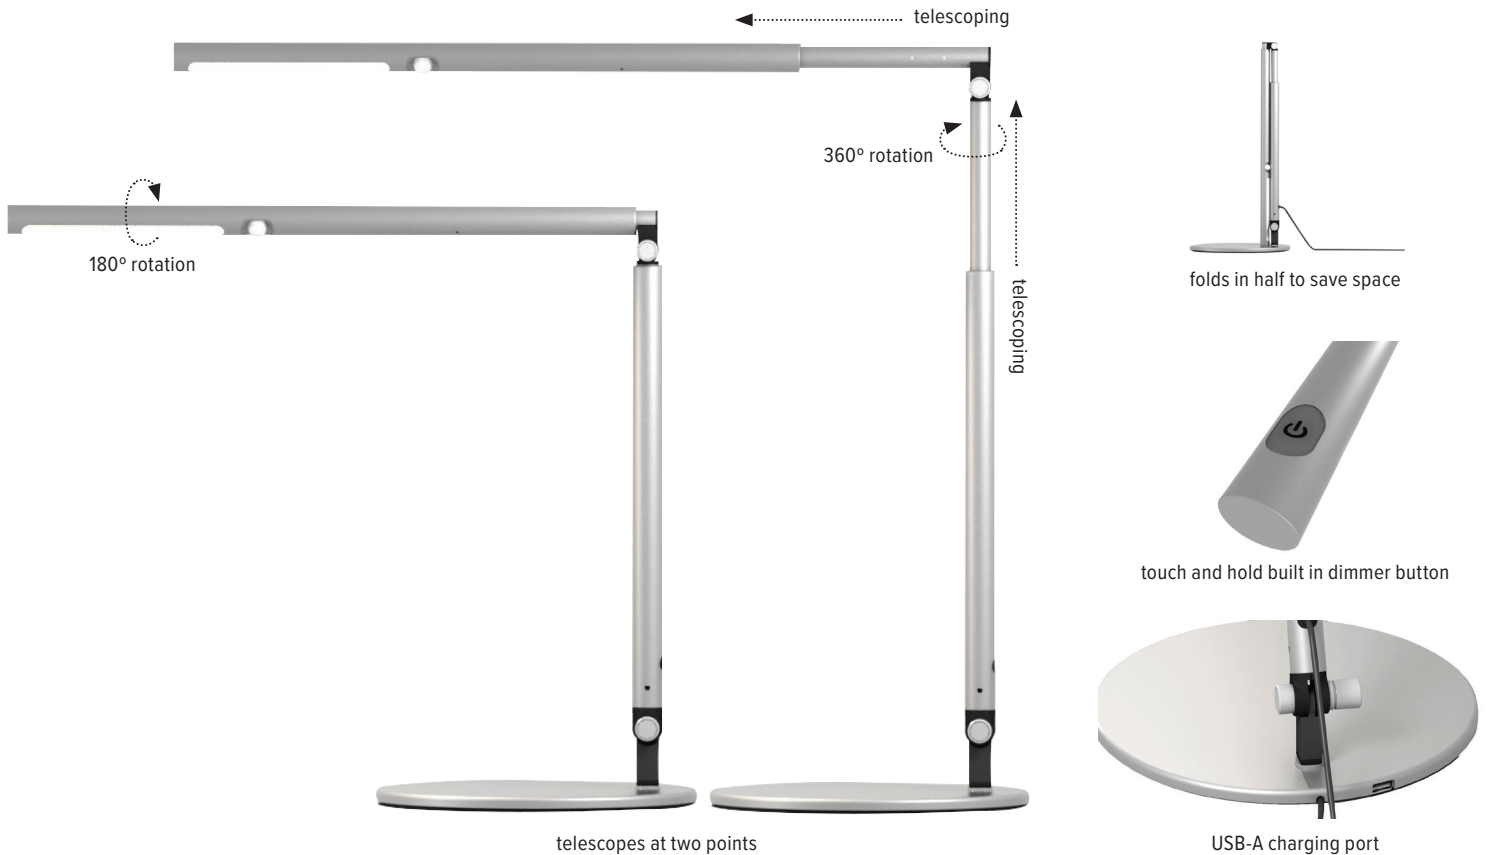

esi

Lustre

Telescoping LED task light with USB-A port

Lustre

Telescoping LED task light with USB-A port

Product specs

- LED
 - 3500K color temperature
 - 350 lumens
 - 83 CRI
 - 6W
 - 50,000 hrs. lamp life
 - 8 hr. shut-off
 - 12.0' power cord
 - USB-A charging port
 - Telescoping arm reach
 - Power source is UL listed
- Integrated occupancy sensor
 - Light turns off after 15 minutes of detecting no motion
 - Touch and hold built-in dimmer with three brightness settings
 - 180° rotation at light source and lamp arm
 - 360° rotation on base
 - Warranty: 15 yr. (structural)
1yr. (LED transformer)

Model

- | | List price |
|----------------------------------|-------------------|
| <input type="radio"/> LUSTRE-SLV | \$499 |
| <input type="radio"/> LUSTRE-WHT | \$499 |

Lustre

Telescoping LED task light with USB-A port

Extended

Retracted