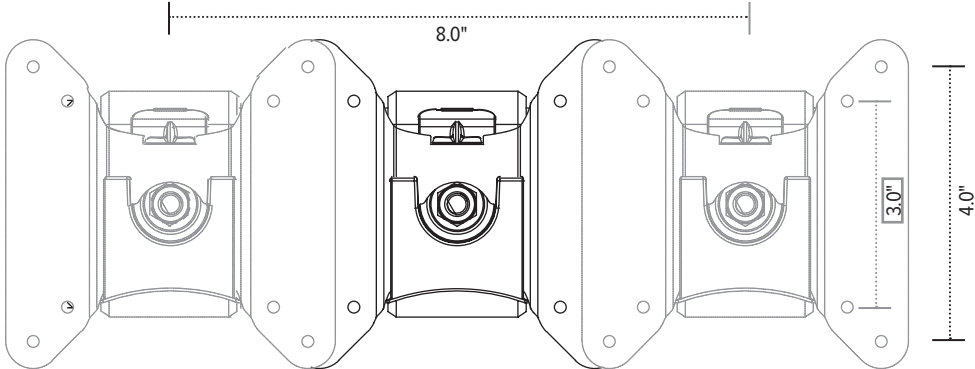

Center mounting pole
Base adds additional 2.0" height

Model #	List price
EDV-16POLE#-___	\$137

28.0" Pole with base
Pole mount

Center mounting pole
Base adds additional 2.0" height

Model #	List price
EDV-28POLE#-___	\$147

16.0" Pole without base
Pole mount

Center mounting pole

Model #	List price
EDV-16POLE ONLY	\$62

28.0" Pole without base
Pole mount

Center mounting pole

Model #	List price
EDV-28POLE ONLY	\$73

Evolve components

Evolve components

Evolve components

Evolve components

Evolve components

Evolve components