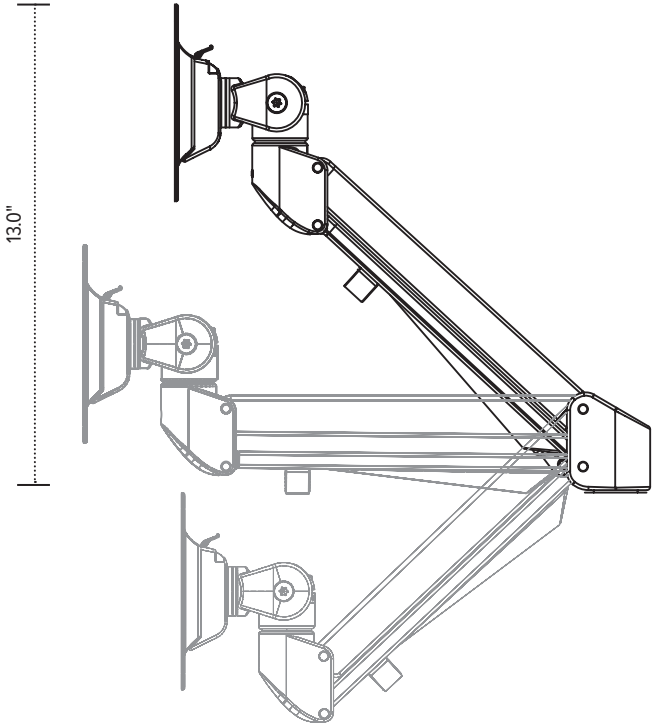

Model #	List price
EDV-STEM	\$61

(S) Slider Mount
Vesa slider

Sliders provide extended lateral adjustment - ideal for positioning monitors of varying sizes side-by-side

Model #	List price
EDV-SLD	\$161

16.0" Pole with base
Pole mount

Center mounting pole
Base adds additional 2.0" height

Model #	List price
EDV-16POLE#-___	\$137

28.0" Pole with base
Pole mount

Center mounting pole
Base adds additional 2.0" height

Model #	List price
EDV-28POLE#-___	\$147

16.0" Pole without base
Pole mount

Center mounting pole

Model #	List price
EDV-16POLE ONLY	\$62

28.0" Pole without base
Pole mount

Center mounting pole

Model #	List price
EDV-28POLE ONLY	\$73

Evolve components