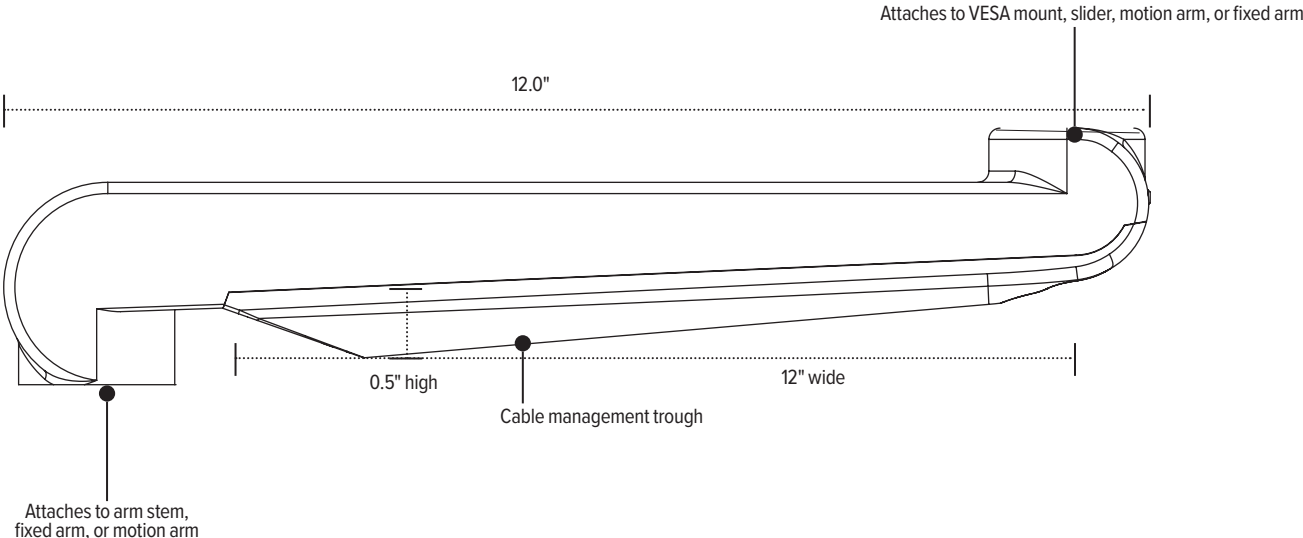

Evolve components