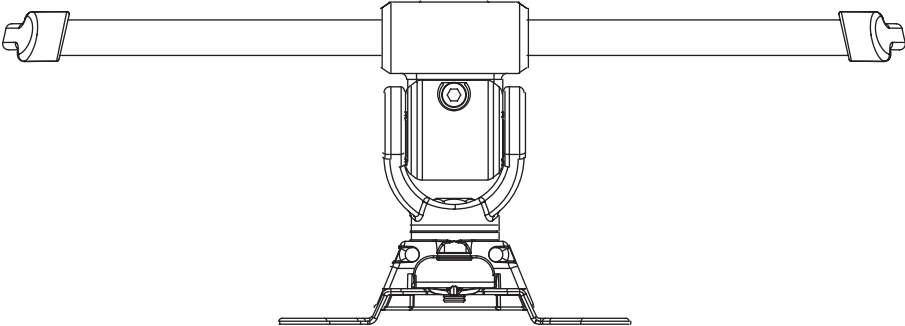

Center mounting pole
Base adds additional 2.0" height

Model #	List price
EDV-16POLE#-___	\$137

28.0" Pole with base
Pole mount

Center mounting pole
Base adds additional 2.0" height

Model #	List price
EDV-28POLE#-___	\$147

16.0" Pole without base
Pole mount

Center mounting pole

Model #	List price
EDV-16POLE ONLY	\$62

28.0" Pole without base
Pole mount

Center mounting pole

Model #	List price
EDV-28POLE ONLY	\$73

Evolve components

Evolve components

Evolve components

Evolve components

Evolve components

Evolve components