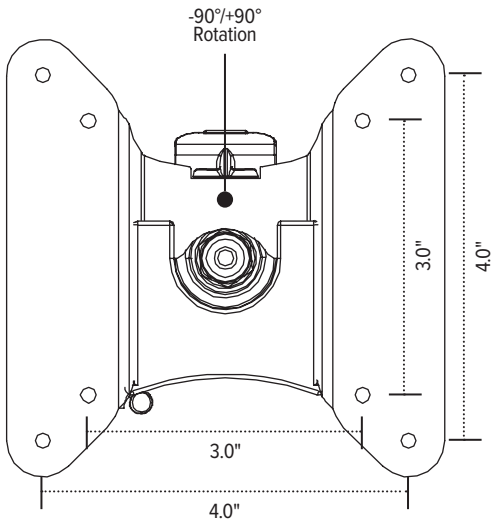

Evolve components