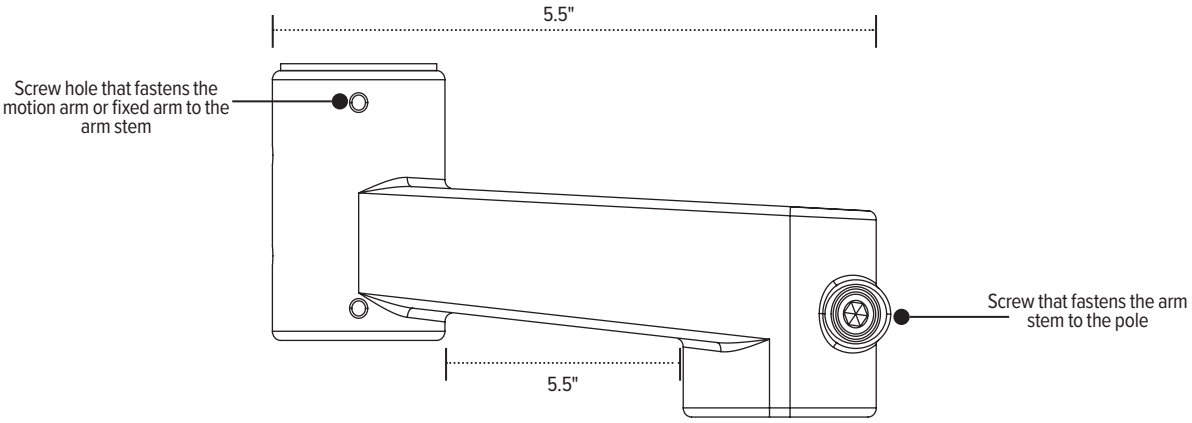

Evolve components