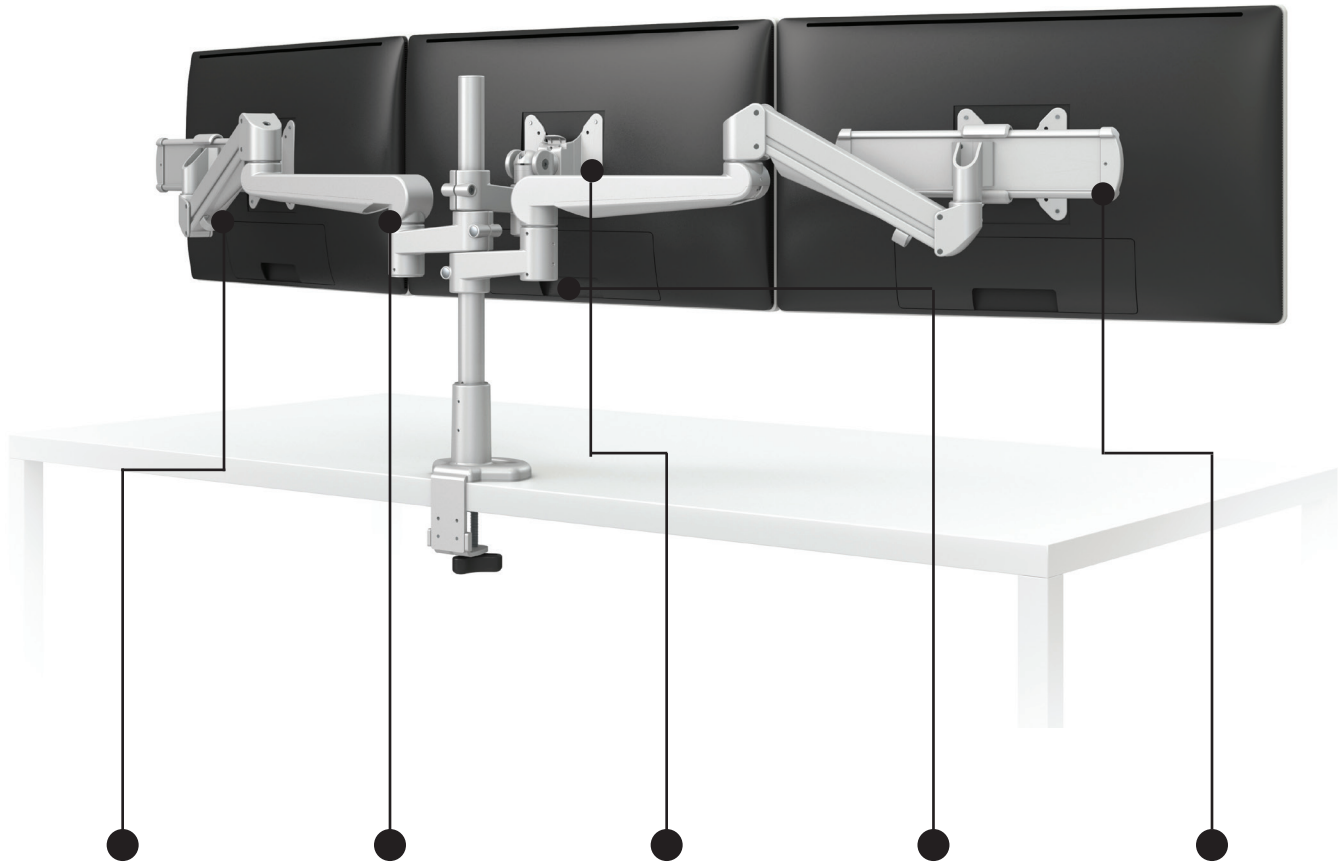

Evolve components

V35 - Pricing effective 6/1/2021

(M) Motion
Motion arm

Motion arms provide 13" of dynamic height adjustment

Model #	List price
EDV-MA	\$153

(F) Fixed
Straight arm

Fixed arms provide extra reach

Model #	List price
EDV-SA	\$63

Vesa Mount
Monitor attachment

A Vesa Mount attaches your monitor to the arm

Model #	List price
EDV-BSHVM	\$91

Arm Stem
Straight arm

Arm stems are included in every configuration

Model #	List price
EDV-STEM	\$61

(S) Slider Mount
Vesa slider

Sliders provide extended lateral adjustment - ideal for positioning monitors of varying sizes side-by-side

Model #	List price
EDV-SLD	\$161

16.0" Pole with base
Pole mount

Center mounting pole
Base adds additional 2.0" height

Model #	List price
EDV-16POLE#-___	\$137

28.0" Pole with base
Pole mount

Center mounting pole
Base adds additional 2.0" height

Model #	List price
EDV-28POLE#-___	\$147