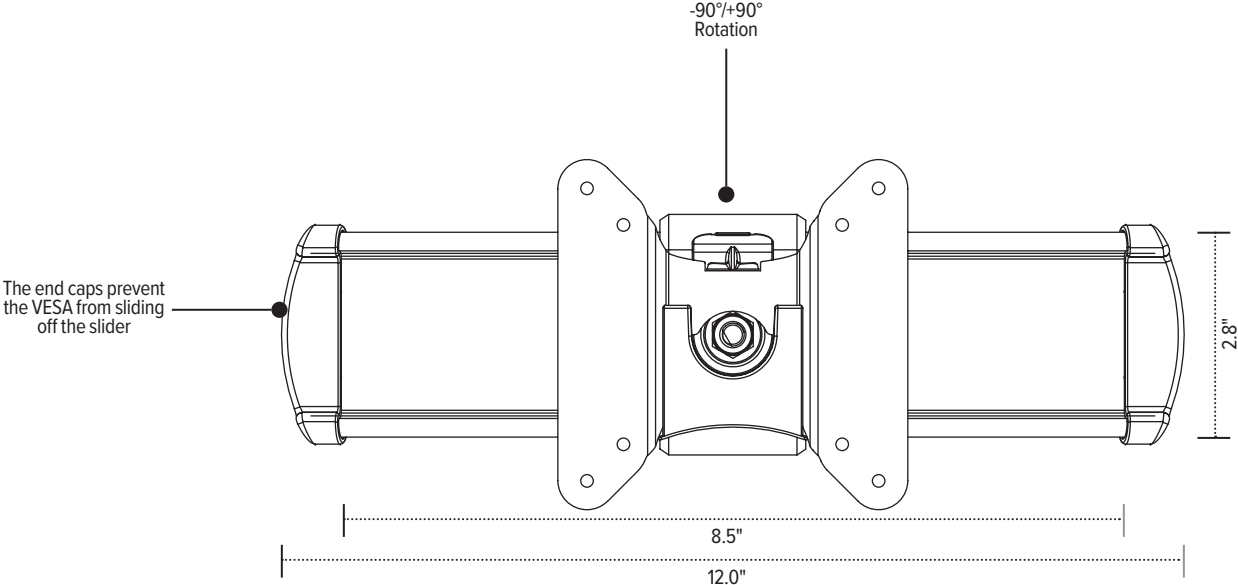

Evolve components