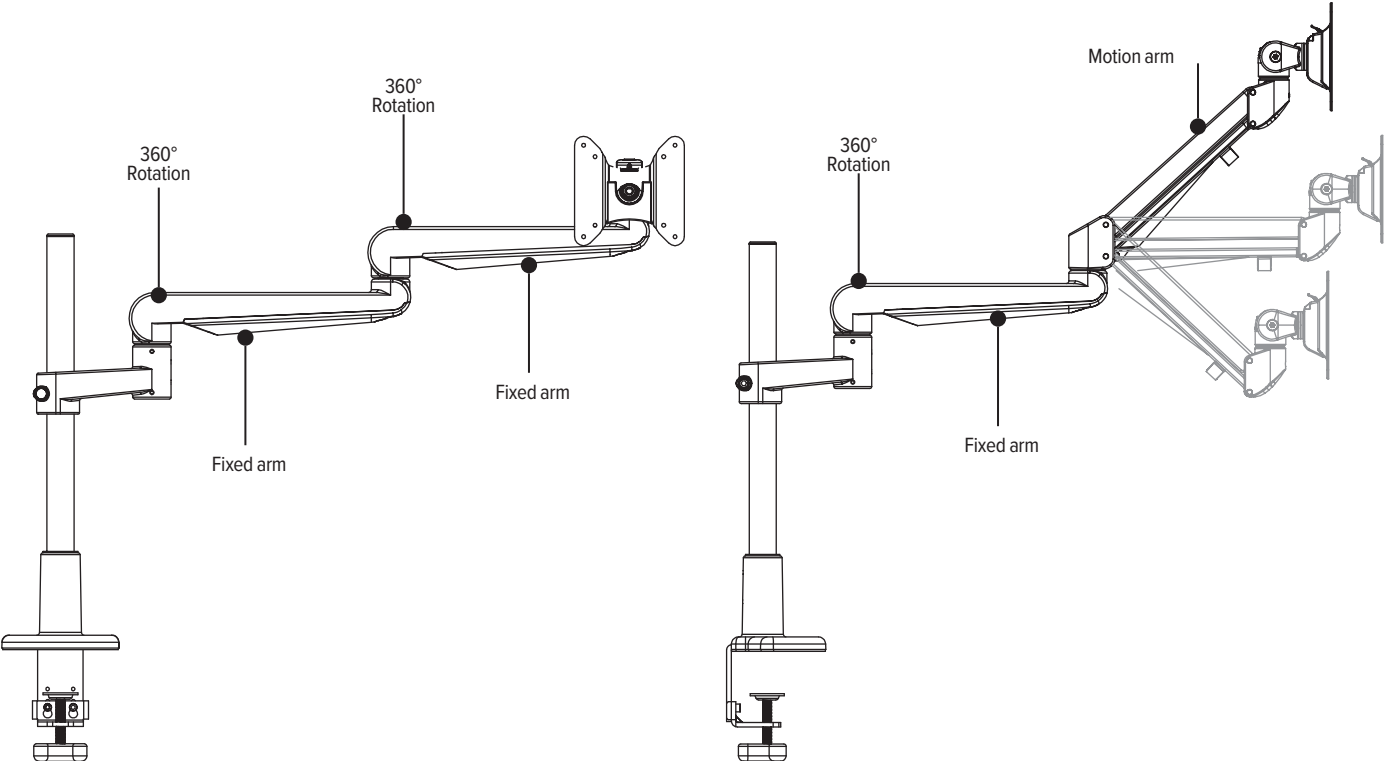

Evolve components