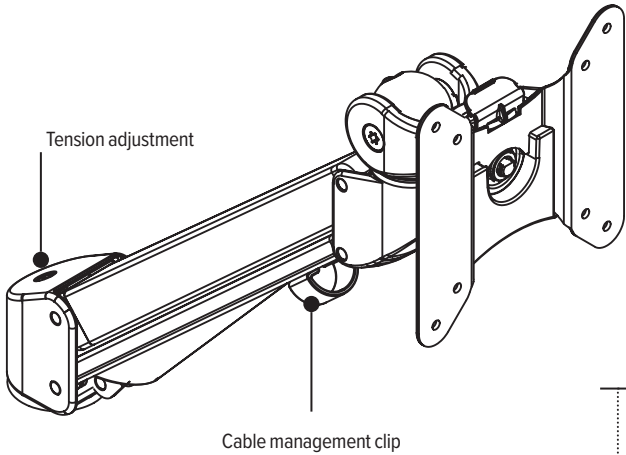

Center mounting pole
Base adds additional 2.0" height

Model #	List price
EDV-16POLE#-___	\$137

28.0" Pole with base
Pole mount

Center mounting pole
Base adds additional 2.0" height

Model #	List price
EDV-28POLE#-___	\$147

16.0" Pole without base
Pole mount

Center mounting pole

Model #	List price
EDV-16POLE ONLY	\$62

28.0" Pole without base
Pole mount

Center mounting pole

Model #	List price
EDV-28POLE ONLY	\$73

Evolve components