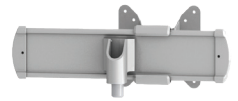

Evolve components

V35 - Pricing effective 6/1/2021

(M) Motion
Motion arm

Motion arms provide 13" of dynamic height adjustment

Model #	List price
EDV-MA	\$153

(F) Fixed
Straight arm

Fixed arms provide extra reach

Model #	List price
EDV-SA	\$63

Vesa Mount
Monitor attachment

A Vesa Mount attaches your monitor to the arm

Model #	List price
EDV-BSHVM	\$91

Arm Stem
Straight arm

Arm stems are included in every configuration

Model #	List price
EDV-STEM	\$61

(S) Slider Mount
Vesa slider

Sliders provide extended lateral adjustment - ideal for positioning monitors of varying sizes side-by-side

Model #	List price
EDV-SLD	\$161

16.0" Pole with base
Pole mount

Center mounting pole
Base adds additional 2.0" height

Model #	List price
EDV-16POLE#-___	\$137

28.0" Pole with base
Pole mount

Center mounting pole
Base adds additional 2.0" height

Model #	List price
EDV-28POLE#-___	\$147