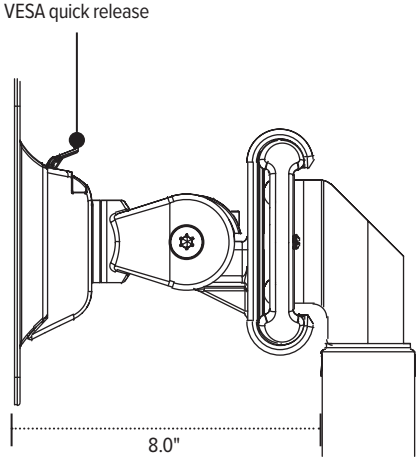

Center mounting pole
Base adds additional 2.0" height

Model #	List price
EDV-16POLE#-___	\$137

28.0" Pole with base
Pole mount

Center mounting pole
Base adds additional 2.0" height

Model #	List price
EDV-28POLE#-___	\$147

16.0" Pole without base
Pole mount

Center mounting pole

Model #	List price
EDV-16POLE ONLY	\$62

28.0" Pole without base
Pole mount

Center mounting pole

Model #	List price
EDV-28POLE ONLY	\$73

Evolve components

Evolve components

Evolve components

Evolve components

Evolve components

Evolve components