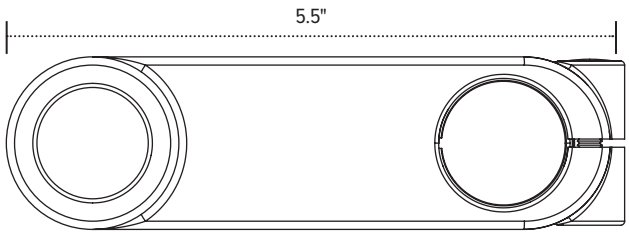

Evolve components