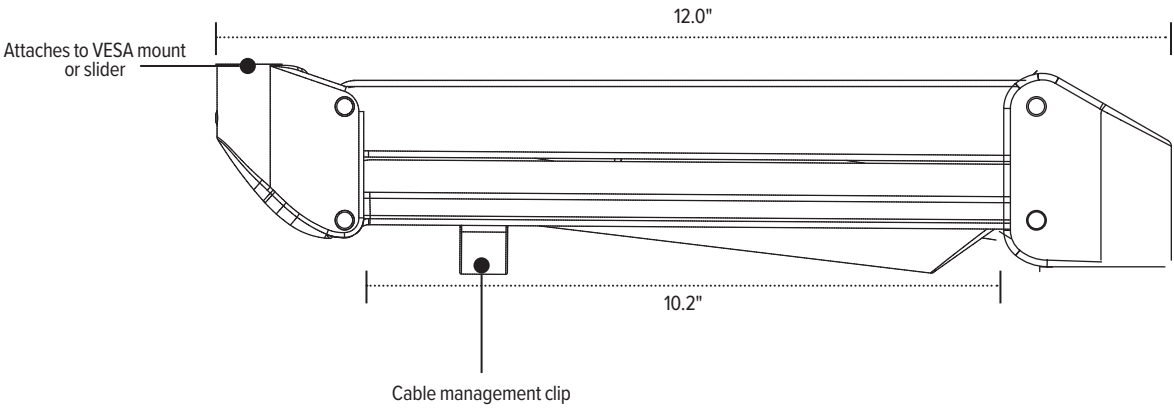

Center mounting pole
Base adds additional 2.0" height

Model #	List price
EDV-16POLE#-___	\$137

28.0" Pole with base
Pole mount

Center mounting pole
Base adds additional 2.0" height

Model #	List price
EDV-28POLE#-___	\$147

16.0" Pole without base
Pole mount

Center mounting pole

Model #	List price
EDV-16POLE ONLY	\$62

28.0" Pole without base
Pole mount

Center mounting pole

Model #	List price
EDV-28POLE ONLY	\$73

Evolve components