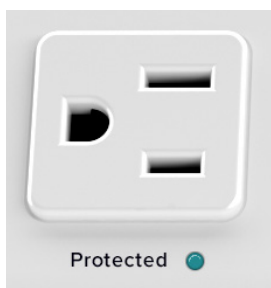

# FlexCharge4

Personal desktop power

universally mounts under worksurfaces

two AC outlets with built in surge protection indicator light

two quick charge USB-A ports

## Product specs

- Two AC outlets: 15A, 125V, 60Hz
- Two quick-charge USB-A ports: 3.1A, 5V
- Universal mounting bracket that allows for a desk clamp, 2.0" grommet, or under worksurface mount
- Meets spill-protection criteria
- 8.0' power cord
- UL and cUL listed
- Meets CSA C22.2 No269 surge protection guidelines.
- Indicator light illuminates when built-in surge protection is active
  - If the light is not illuminated, please contact Customer Service.
- Warranty: 5 yr.