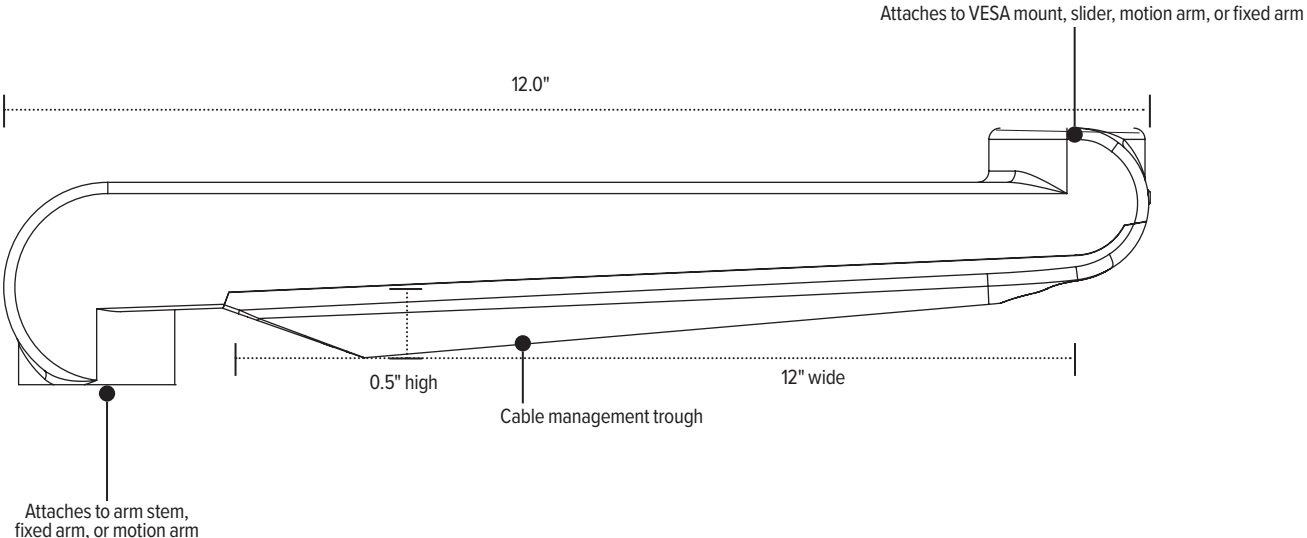

Evolve components