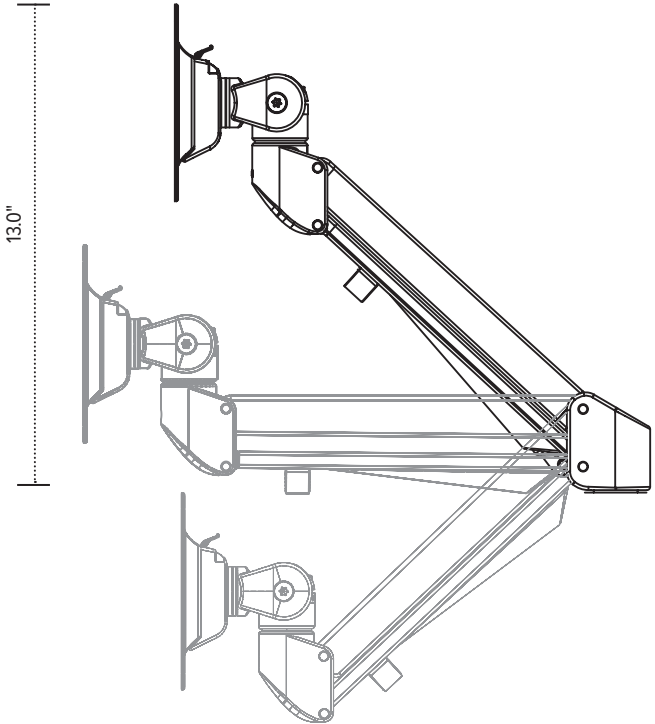

Model #	List price
EDV-STEM	\$65

(S) Slider Mount
Vesa slider

Sliders provide extended lateral adjustment - ideal for positioning monitors of varying sizes side-by-side

Model #	List price
EDV-SLD	\$172

16.0" Pole with base
Pole mount

Center mounting pole
Base adds additional 2.0" height

Model #	List price
EDV-16POLE#-___	\$147

28.0" Pole with base
Pole mount

Center mounting pole
Base adds additional 2.0" height

Model #	List price
EDV-28POLE#-___	\$157

16.0" Pole without base
Pole mount

Center mounting pole

Model #	List price
EDV-16POLE ONLY	\$66

28.0" Pole without base
Pole mount

Center mounting pole

Model #	List price
EDV-28POLE ONLY	\$78

Evolve components