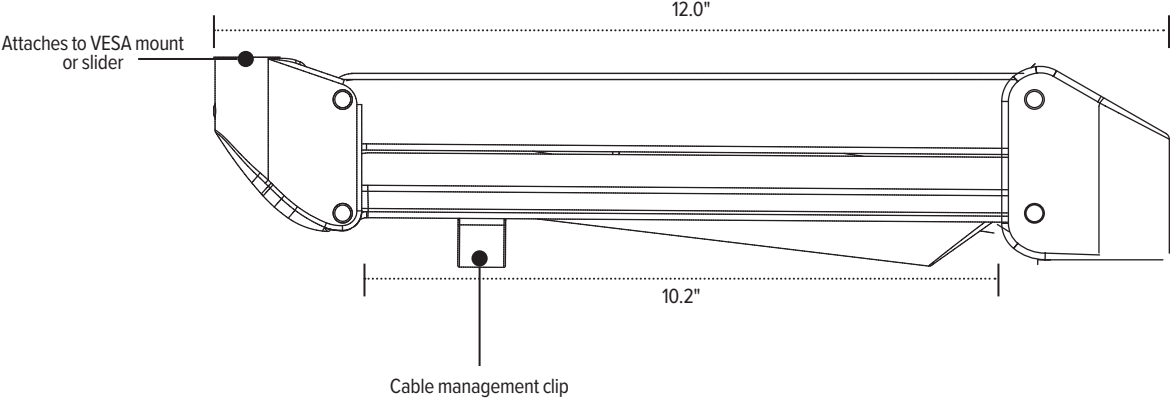

Center mounting pole
Base adds additional 2.0" height

Model #	List price
EDV-16POLE#-___	\$147

28.0" Pole with base
Pole mount

Center mounting pole
Base adds additional 2.0" height

Model #	List price
EDV-28POLE#-___	\$157

16.0" Pole without base
Pole mount

Center mounting pole

Model #	List price
EDV-16POLE ONLY	\$66

28.0" Pole without base
Pole mount

Center mounting pole

Model #	List price
EDV-28POLE ONLY	\$78

Evolve components