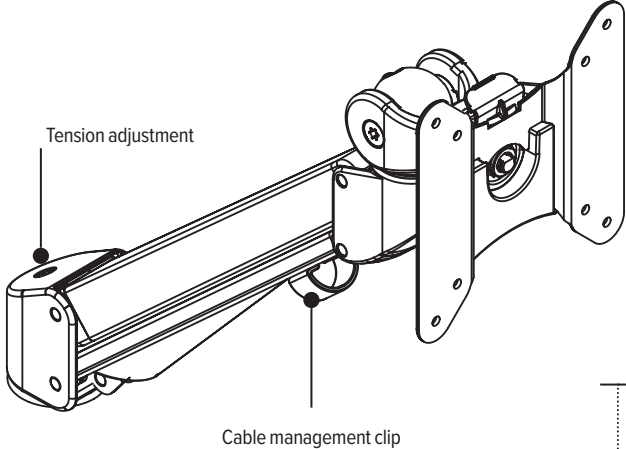

Center mounting pole
Base adds additional 2.0" height

Model #	List price
EDV-16POLE#-___	\$147

28.0" Pole with base
Pole mount

Center mounting pole
Base adds additional 2.0" height

Model #	List price
EDV-28POLE#-___	\$157

16.0" Pole without base
Pole mount

Center mounting pole

Model #	List price
EDV-16POLE ONLY	\$66

28.0" Pole without base
Pole mount

Center mounting pole

Model #	List price
EDV-28POLE ONLY	\$78

Evolve components