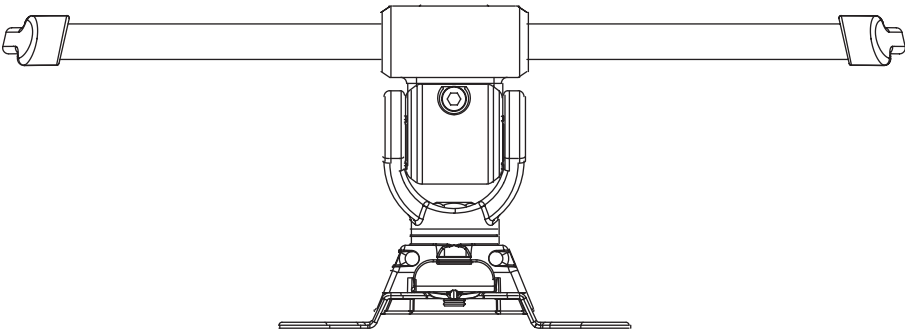

Center mounting pole
Base adds additional 2.0" height

Model #	List price
EDV-16POLE#-___	\$147

28.0" Pole with base
Pole mount

Center mounting pole
Base adds additional 2.0" height

Model #	List price
EDV-28POLE#-___	\$157

16.0" Pole without base
Pole mount

Center mounting pole

Model #	List price
EDV-16POLE ONLY	\$66

28.0" Pole without base
Pole mount

Center mounting pole

Model #	List price
EDV-28POLE ONLY	\$78

Evolve components

Evolve components

Evolve components

Evolve components

Evolve components

Evolve components