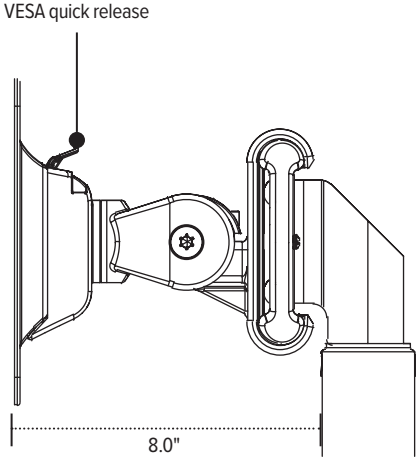

Center mounting pole
Base adds additional 2.0" height

Model #	List price
EDV-16POLE#-___	\$147

28.0" Pole with base
Pole mount

Center mounting pole
Base adds additional 2.0" height

Model #	List price
EDV-28POLE#-___	\$157

16.0" Pole without base
Pole mount

Center mounting pole

Model #	List price
EDV-16POLE ONLY	\$66

28.0" Pole without base
Pole mount

Center mounting pole

Model #	List price
EDV-28POLE ONLY	\$78

Evolve components

Evolve components

Evolve components

Evolve components

Evolve components

Evolve components