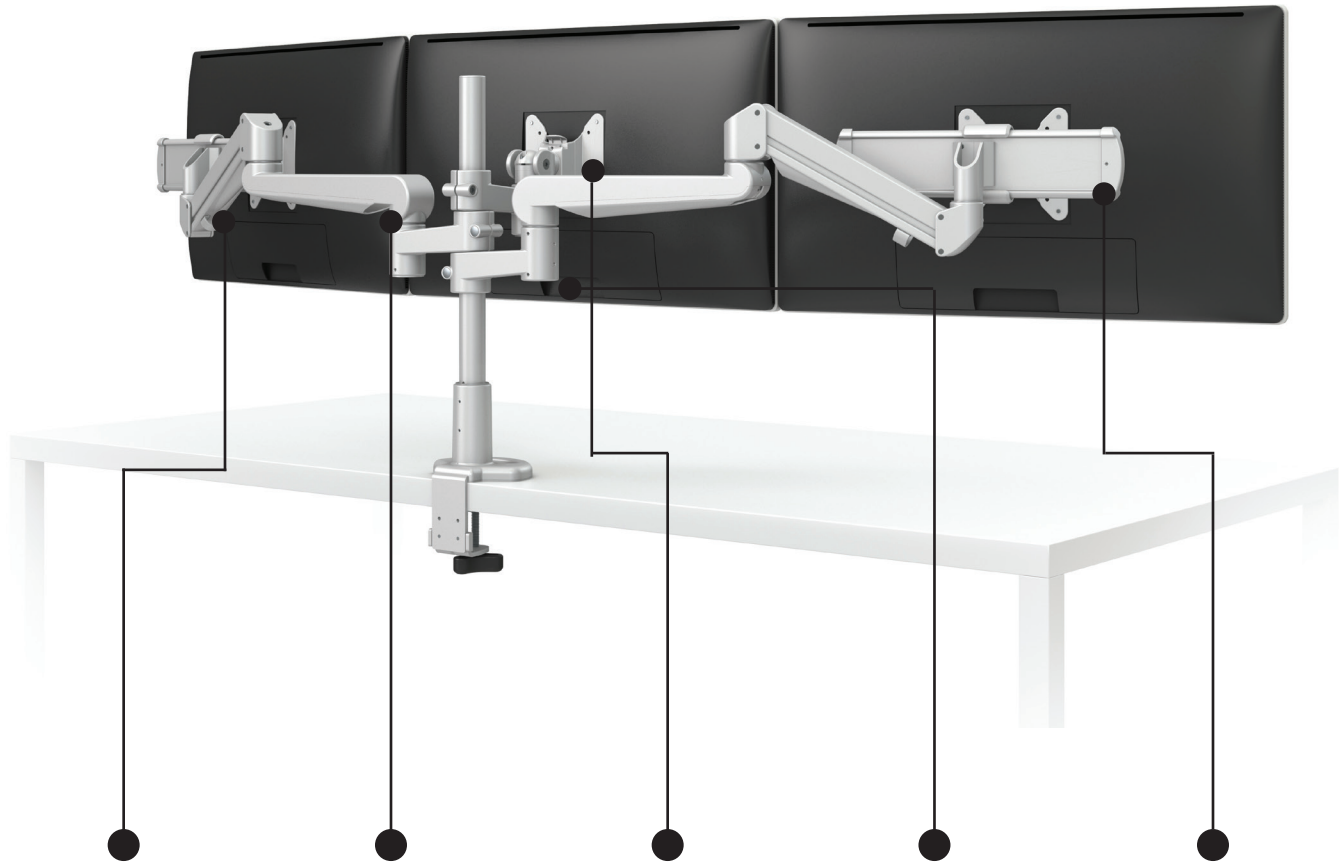

Evolve components

V36 - Pricing effective 1/1/2022

(M) Motion
Motion arm

Motion arms provide 13" of dynamic height adjustment

Model #	List price
EDV-MA	\$164

(F) Fixed
Straight arm

Fixed arms provide extra reach

Model #	List price
EDV-SA	\$67

Vesa Mount
Monitor attachment

A Vesa Mount attaches your monitor to the arm

Model #	List price
EDV-BSHVM	\$97

Arm Stem
Straight arm

Arm stems are included in every configuration

Model #	List price
EDV-STEM	\$65

(S) Slider Mount
Vesa slider

Sliders provide extended lateral adjustment - ideal for positioning monitors of varying sizes side-by-side

Model #	List price
EDV-SLD	\$172

16.0" Pole with base
Pole mount

Center mounting pole
Base adds additional 2.0" height

Model #	List price
EDV-16POLE#-___	\$147

28.0" Pole with base
Pole mount

Center mounting pole
Base adds additional 2.0" height

Model #	List price
EDV-28POLE#-___	\$157