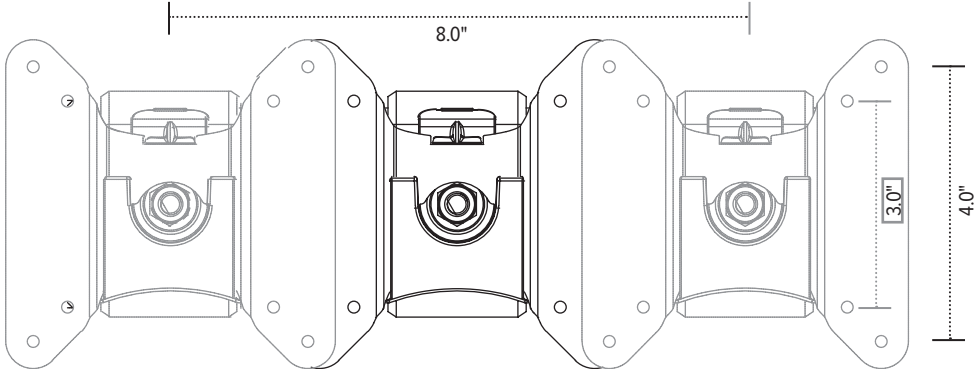

Center mounting pole
Base adds additional 2.0" height

Model #	List price
EDV-16POLE#-___	\$147

28.0" Pole with base
Pole mount

Center mounting pole
Base adds additional 2.0" height

Model #	List price
EDV-28POLE#-___	\$157

16.0" Pole without base
Pole mount

Center mounting pole

Model #	List price
EDV-16POLE ONLY	\$66

28.0" Pole without base
Pole mount

Center mounting pole

Model #	List price
EDV-28POLE ONLY	\$78

Evolve components

Evolve components

Evolve components

Evolve components

Evolve components

Evolve components