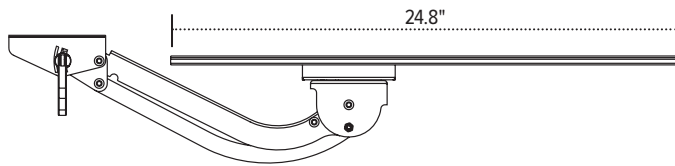

# AA370

articulating arm with extended reach

# AA370

articulating arm with extended reach

Positive tilt

Negative tilt

## Product specs

---

With a generous lift-and-lock height range, our AA370 extended reach articulating arm provides additional height adjustability to meet the needs of a wide range of users.

- Lift-and-lock height adjustment
- 24.8" glide track
- 25.0" min clearance required for full retraction
- $\pm 15^\circ$  tilt adjustment
- 16.0" height adjustment range
  - 8.0" above track | 8.0" below track
- 360° glide track rotation
- Positions flush with the worksurface
- Recommended for any platform
- Release handle for independent tilt adjustment
- Warranty: 15 yr.