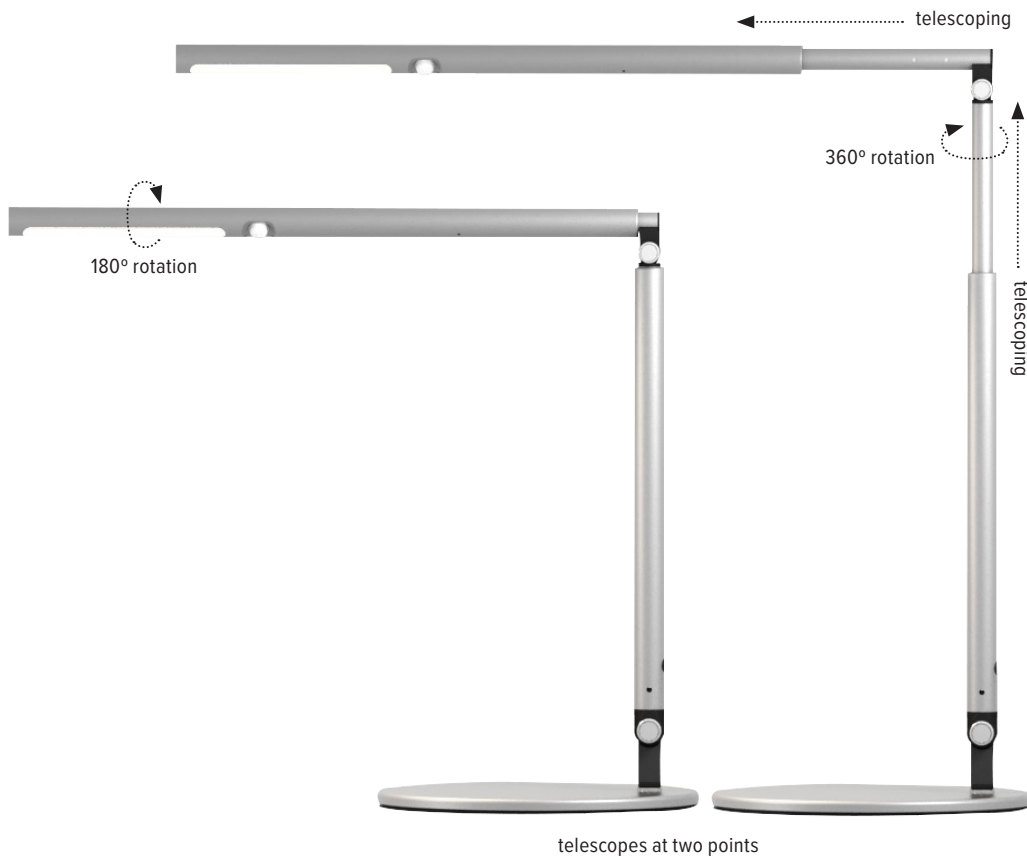

esi | work gear

Lustre

telescoping LED task light

Lustre

telescoping LED task light

Product specs

- LED
 - 3500K color temperature
 - 350 lumens
 - 83 CRI
 - 6W
 - 50,000 hrs. lamp life
 - 8 hr. shut-off
 - 12.0' power cord
 - USB charging port
 - Telescoping arm and head
 - Power source is UL listed
- Integrated occupancy sensor
 - Light turns off after 15 minutes of detecting no motion
 - Touch and hold built-in dimmer with three brightness settings
 - 180° rotation at light source and lamp arm
 - 360° rotation on base
 - Warranty: 15 yr. (Structural) / 1 yr. (LED transformer)

Model

- LUSTRE-SLV
- LUSTRE-WHT

esi

800.833.3746
esiergo.com

Lustre

telescoping LED task light

Extended

Retracted