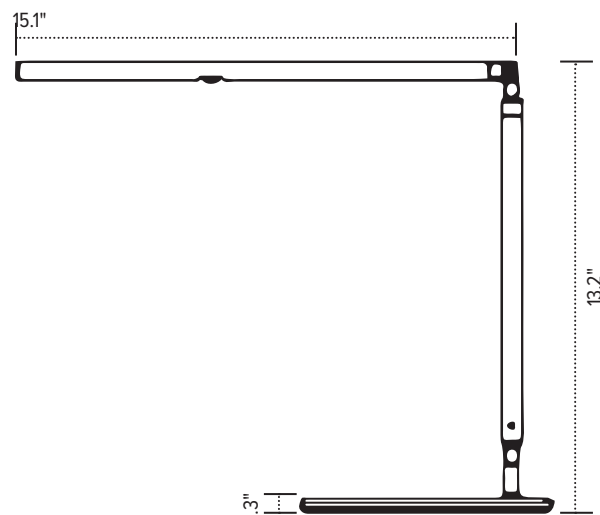

esi | work gear

Lustre

telescoping LED task light

Lustre

telescoping LED task light

Product specs

- LED
 - 3500K color temperature
 - 350 lumens
 - 83 CRI
 - 6W
 - 50,000 hrs. lamp life
 - 8 hr. shut-off
 - 12.0' power cord
 - USB charging port
 - Telescoping arm and head
 - Power source is UL listed
- Integrated occupancy sensor
 - Light turns off after 15 minutes of detecting no motion
 - Touch and hold built-in dimmer with three brightness settings
 - 180° rotation at light source and lamp arm
 - 360° rotation on base
 - Warranty: 15 yr. (Structural) / 1 yr. (LED transformer)

Model

- LUSTRE-SLV
- LUSTRE-WHT

esi

800.833.3746
esiergo.com

Lustre

telescoping LED task light

Extended

Retracted