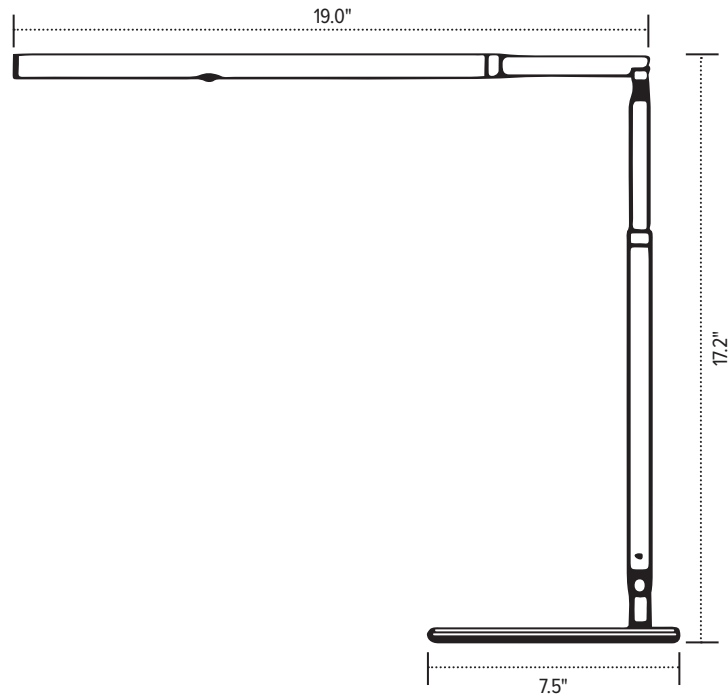

esi | work gear

Lustre

telescoping LED task light

Lustre

telescoping LED task light

Product specs

- LED
 - 3500K color temperature
 - 350 lumens
 - 83 CRI
 - 6W
 - 50,000 hrs. lamp life
 - 8 hr. shut-off
 - 12.0' power cord
 - USB charging port
 - Telescoping arm and head
 - Power source is UL listed
- Integrated occupancy sensor
 - Light turns off after 15 minutes of detecting no motion
 - Touch and hold built-in dimmer with three brightness settings
 - 180° rotation at light source and lamp arm
 - 360° rotation on base
 - Warranty: 15 yr. (Structural) / 1 yr. (LED transformer)

Model

- LUSTRE-SLV
- LUSTRE-WHT

esi

800.833.3746
esiergo.com

Lustre

telescoping LED task light

Extended

Retracted