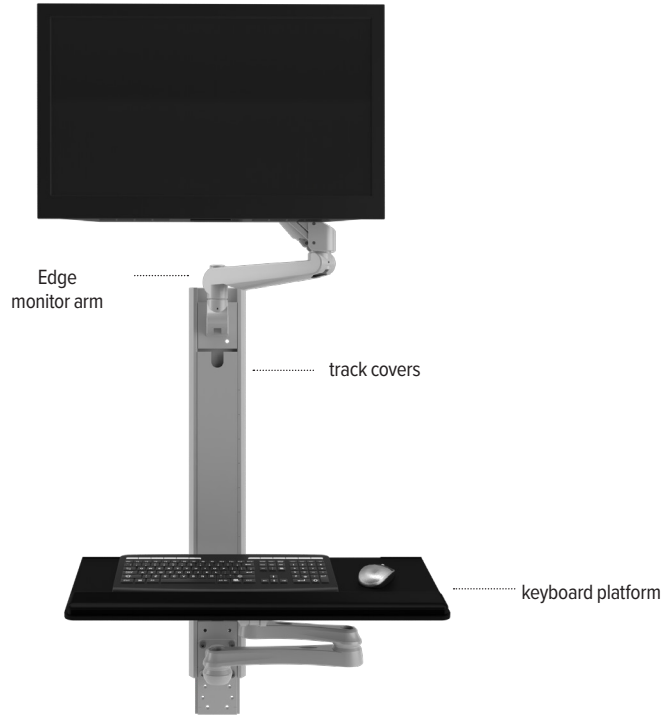

# Titan-Edge

Single track-mounted workstation

## Product specs

- Includes:
  - Track covers to conceal cords
  - One 31.5" aluminum alloy wall track
  - Edge® monitor arm
  - Keyboard platform
- Keyboard arm and monitor arm can be positioned anywhere along the wall track
- For left or right-handed users
- Keyboard tray retracts and extends to save space. It does not offer lift and lock height adjustment.
- Keyboard tray offers manual height adjustment using Pin Set for one-time height setting in 3.0" increments.
- 6.5lb.–17.6lb. monitor weight range
- 12.5" monitor arm height adjustment range
- 23.5" monitor arm extension
- 24.9"w x 10.6"d keyboard dimensions
- 23.0" keyboard arm extension
- Warranty: 15 yr. (*structural*)  
2 yr. (*palm rest*)