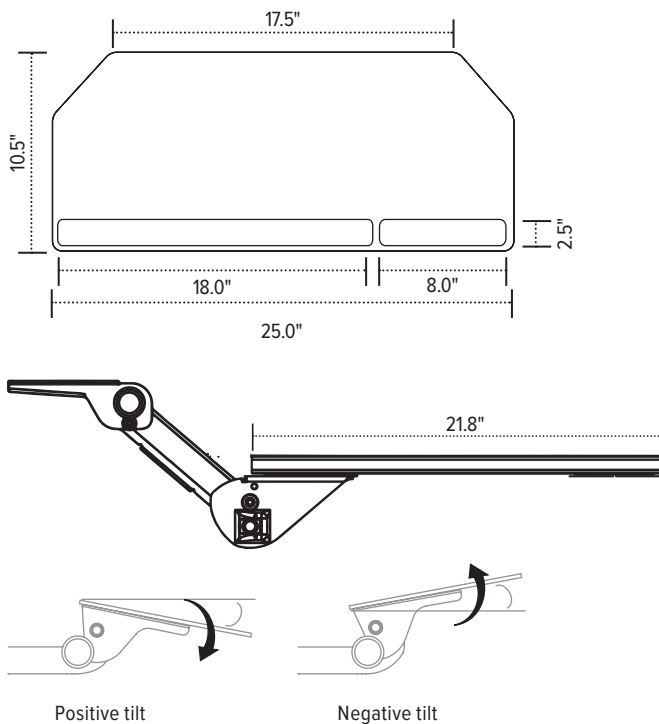

Solution 90

Keyboard platform combo

Solution 90

Keyboard platform combo

esi

Product specs

- Recommended for 90° corners worksurfaces only
- PL003CC-25 keyboard platform
- 25.0" cut corner keyboard platform
- Accommodates left or right-handed users
- AA355DS articulating arm
- Lift-and-lock height adjustment with dual swivel adjustment
- 21.8" glide track
- 22.0" clearance required for full retraction
- +10°/-15° tilt
- 9.3" height adjustment range
 - 3.4" above track | 5.9" below track
- 360° rotation
- Positions flush with worksurface
- Warranty: 15 yr. (*articulating arm/platform*)
2 yr. (*palm rest/mouse pad*)

*Available in R-Series as a cut corner platform only. Contact the Customer Service Department for more details. R-Series Platforms are composed of 100% post-consumer materials, making them completely recyclable. They are free of formaldehydes and carcinogens and emit no VOC's (Volatile Organic Compounds).