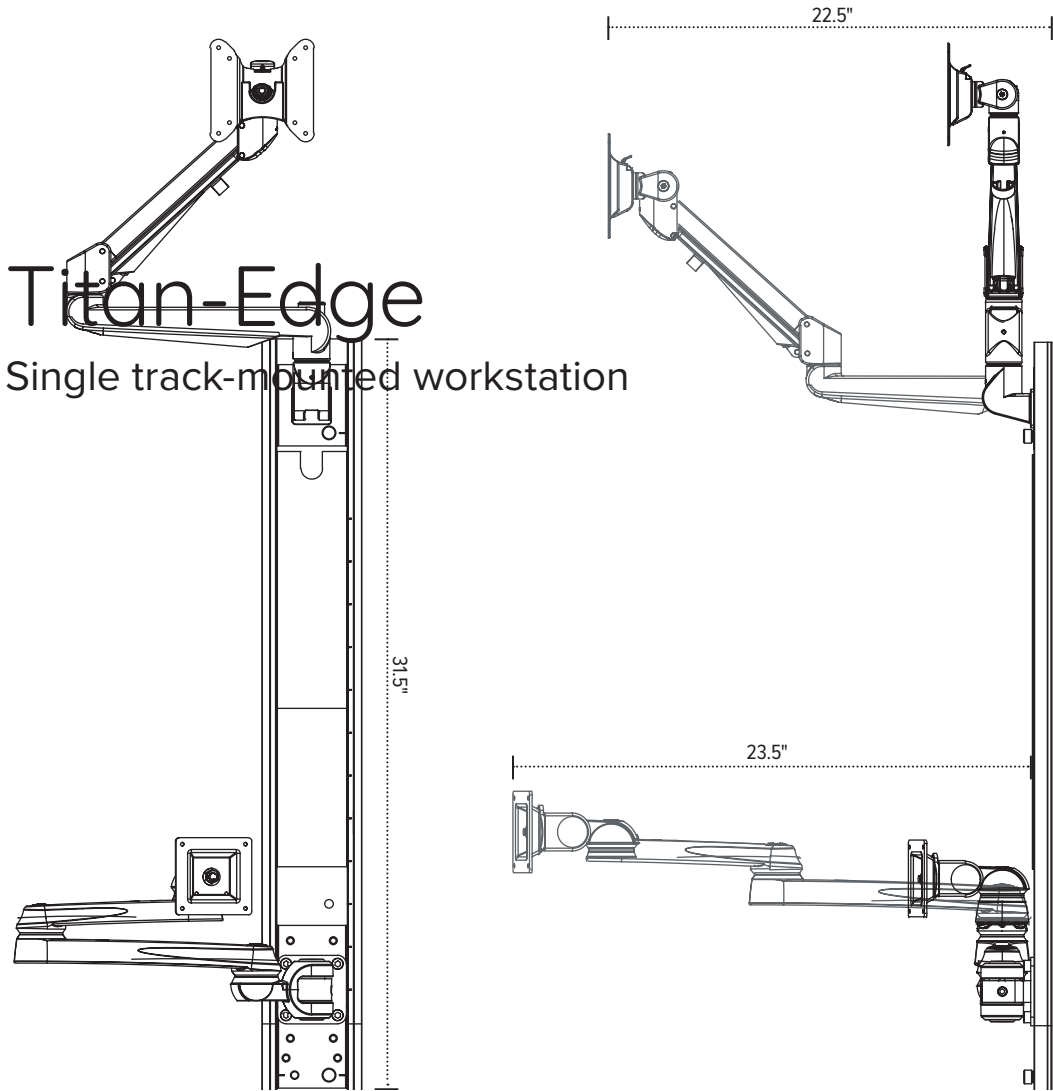

Titan-Edge

Single track-mounted workstation

Titan-Edge

Single track-mounted workstation

esi

Product specs

- Includes:
 - Track covers to conceal cords
 - One 31.5" aluminum alloy wall track
 - Edge® monitor arm
 - Keyboard platform
- Keyboard arm and monitor arm can be positioned anywhere along the wall track
- For left or right-handed users
- Keyboard tray retracts and extends to save space. It does not offer lift and lock height adjustment.
- Keyboard tray offers manual height adjustment using Pin Set for one-time height setting in 3.0" increments.
- 6.5lb.–17.6lb. monitor weight range
- 12.5" monitor arm height adjustment range
- 23.5" monitor arm extension
- 24.9" w x 10.6" d keyboard dimensions
- 23.0" keyboard arm extension
- Warranty: 15 yr. (*structural*)
2 yr. (*palm rest*)

Model #	List price
TITAN-EDGE	\$1,317

Titan-Edge

Single track-mounted workstation

Titan-Edge
Single track-mounted workstation