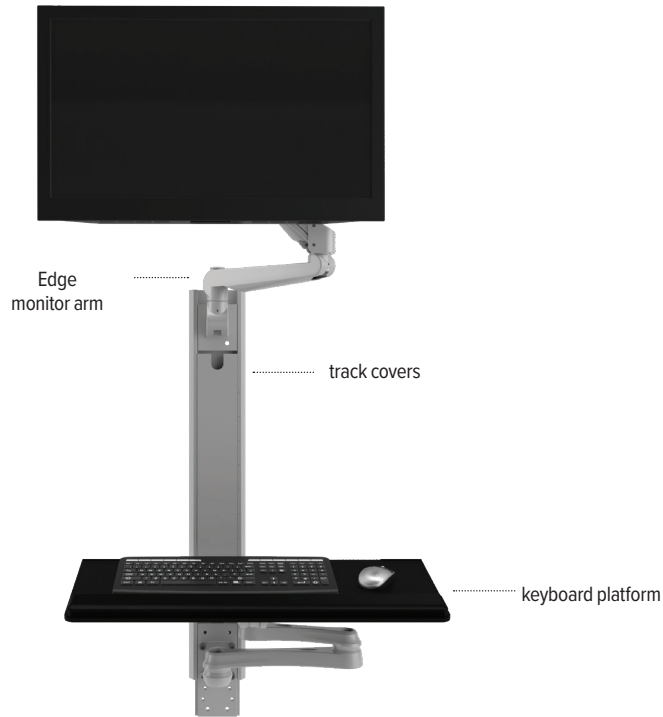

Titan-Edge

Single track-mounted workstation

Titan-Edge

Single track-mounted workstation

esi

Product specs

- Includes:
 - Track covers to conceal cords
 - One 31.5" aluminum alloy wall track
 - Edge® monitor arm
 - Keyboard platform
- Keyboard arm and monitor arm can be positioned anywhere along the wall track
- For left or right-handed users
- Keyboard tray retracts and extends to save space. It does not offer lift and lock height adjustment.
- Keyboard tray offers manual height adjustment using Pin Set for one-time height setting in 3.0" increments.
- 6.5lb.–17.6lb. monitor weight range
- 12.5" monitor arm height adjustment range
- 23.5" monitor arm extension
- 24.9" w x 10.6" d keyboard dimensions
- 23.0" keyboard arm extension
- Warranty: 15 yr. (*structural*)
2 yr. (*palm rest*)

Model #	List price
TITAN-EDGE	\$1,317

Titan-Edge

Single track-mounted workstation

Titan-Edge
Single track-mounted workstation