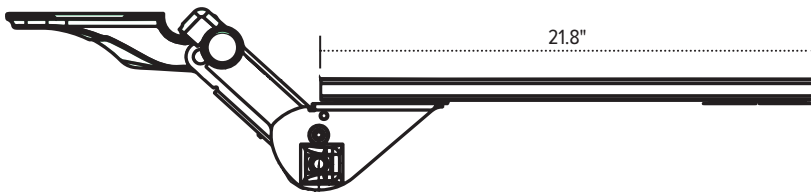

# Solution 6CC

keyboard platform combo

# Solution 6CC

keyboard platform combo

Positive tilt

Negative tilt

## Product specs

- Recommended for corner diagonal worksurfaces
- PL003CC-27 keyboard platform
  - Includes: gel palm rests, mouse pad, mouse guards, cord management clips
  - Made from black 0.3" thin phenolic (\*except R-series)
- 27.0" keyboard platform cut corner
- Accommodates left or right-handed users
- AA750DAT articulating arm
- Lift-and-lock height adjustment
- Dial-a-tilt adjustment
- 21.8" glide track
- 22.0" clearance required for full retraction
- +10°/-15° tilt adjustment
- 7.2" height adjustment range
  - 2.3" above track | 4.9" below track
- 360° glide track rotation
- Positions flush with worksurface
- Warranty:
  - 15 yr. articulating arm/platform
  - 2 yr. palm rest/mouse pad