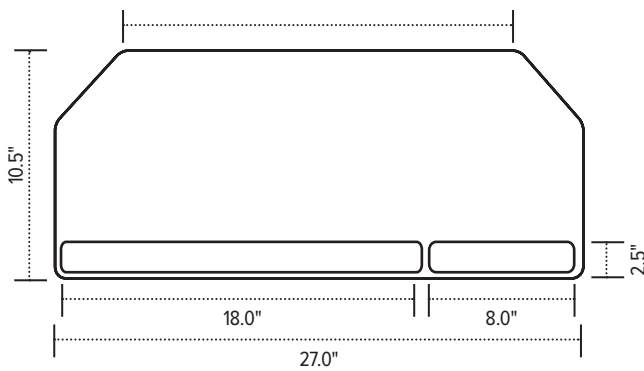

Solution 6CC

keyboard platform combo

Positive tilt

Negative tilt

Product specs

- Recommended for corner diagonal worksurfaces
- PL003CC-27 keyboard platform
  - Includes: gel palm rests, mouse pad, mouse guards, cord management clips
  - Made from black 0.3" thin phenolic (*except R-series)
- 27.0" keyboard platform cut corner
- Accommodates left or right-handed users
- AA750DAT articulating arm
- Lift-and-lock height adjustment
- Dial-a-tilt adjustment
- 21.8" glide track
- 22.0" clearance required for full retraction
- +10°/-15° tilt adjustment
- 7.2" height adjustment range
  - 2.3" above track | 4.9" below track
- 360° glide track rotation
- Positions flush with worksurface
- Warranty:
  - 15 yr. articulating arm/platform
  - 2 yr. palm rest/mouse pad

Model #

List price

SOLUTION6CC

$436

esi

800.833.3746
esiergo.com