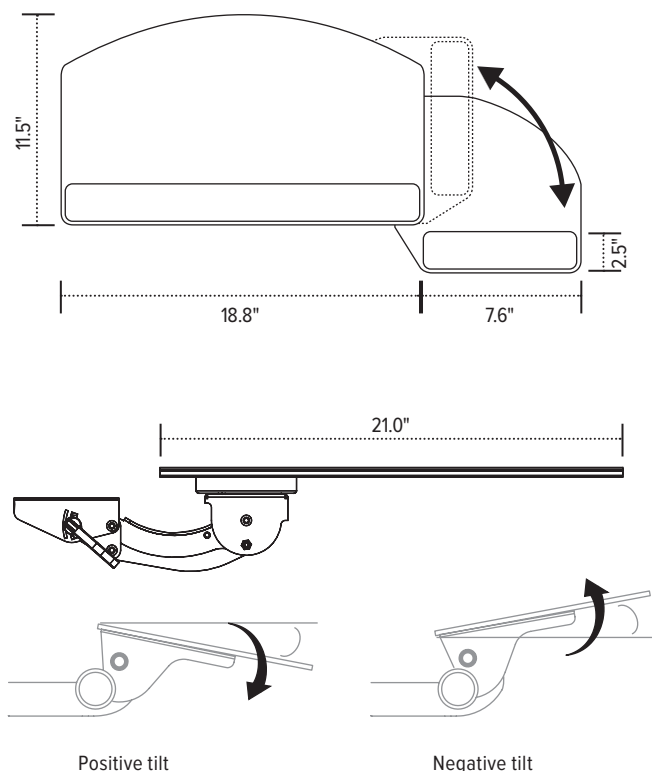

### Product specs

- Recommended for radius corner worksurfaces
- PL215 keyboard platform
  - Includes: gel palm rests, mouse pad, mouse guards, cord management clips
  - Made from black 0.3" thin phenolic
- 18.8" keyboard platform with swivel mouse-below platform
- Accommodates left or right handed users
- AA360 articulating arm
- Lift-and-lock height adjustment
- 21.0" glide track
- 21.0" clearance required for full retraction
- ±15° tilt adjustment
- 7.0" height adjustment range
  - 2.5" above track | 4.5" below track
- 360° glide track rotation
- Positions flush with worksurface
- Warranty: 15 yr. (*articulating arm/platform*)  
2 yr. (*palm rest/mouse pad*)