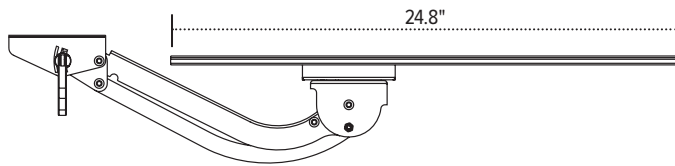

AA370

articulating arm with extended reach

AA370

articulating arm with extended reach

Positive tilt

Negative tilt

Product specs

With a generous lift-and-lock height range, our AA370 extended reach articulating arm provides additional height adjustability to meet the needs of a wide range of users.

- Lift-and-lock height adjustment
- 24.8" glide track
- 25.0" min clearance required for full retraction
- $\pm 15^\circ$ tilt adjustment
- 16.0" height adjustment range
 - 8.0" above track | 8.0" below track
- 360° glide track rotation
- Positions flush with the worksurface
- Recommended for any platform
- Release handle for independent tilt adjustment
- Warranty: 15 yr.