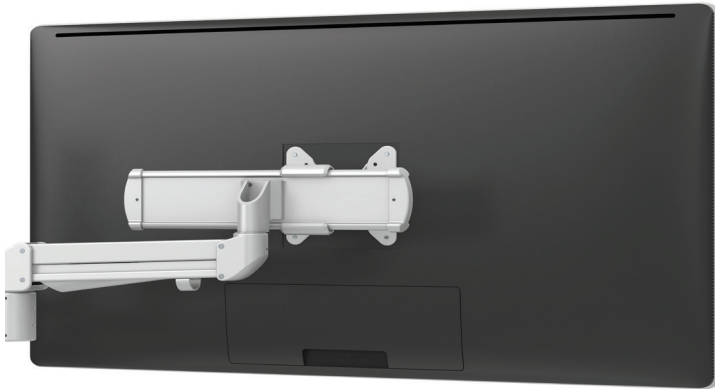

# Slider Mount

VESA slider for Edge and Evolve

## Product specs

---

- Sliders provide extended lateral adjustment
- Ideal for positioning monitors of varying sizes side-by-side
- 9.0" adjustment from left to right
- Retrofits with the Edge® and Evolve series
- Not compatible with the Edge-Max® series
- Adds an additional 2.2 lbs
- Adds an additional 2.5" depth to VESA
- Patented slider design for exclusive ESI use
- Warranty: 15 yr.