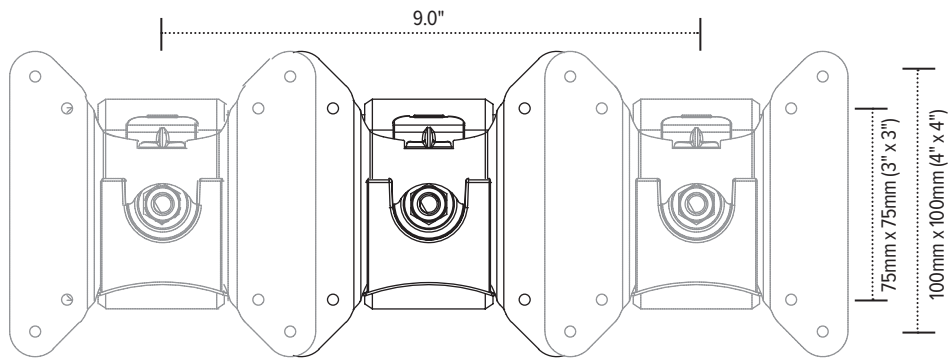

## Product specs

---

- Sliders provide extended lateral adjustment
- Ideal for positioning monitors of varying sizes side-by-side
- 9.0" adjustment from left to right
- Retrofits with the Edge® and Evolve series
- Not compatible with the Edge-Max® series
- Adds an additional 2.2 lbs
- Adds an additional 2.5" depth to VESA
- Patented slider design for exclusive ESI use
- Warranty: 15 yr.

## List price

<input type="radio"/> EDV-SLD-SLV	\$151
<input checked="" type="radio"/> EDV-SLD-BLK	\$151
<input type="radio"/> EDV-SLD-WHT	\$151

esi

800.833.3746  
esiergo.com

# Slider Mount

VESA slider for Edge and Evolve

The end caps prevent the VESA from sliding off the Slider

esi

800.833.3746  
esiergo.com