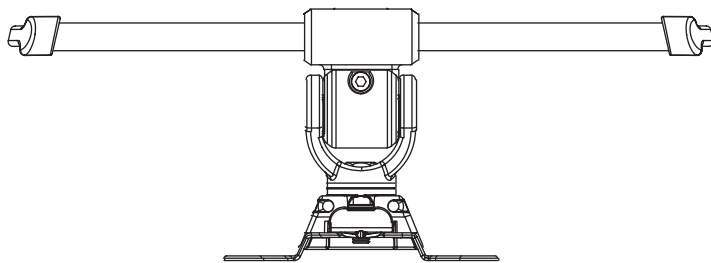

## Product specs

---

- Sliders provide extended lateral adjustment
- Ideal for positioning monitors of varying sizes side-by-side
- 9.0" adjustment from left to right
- Retrofits with the Edge® and Evolve series
- Not compatible with the Edge-Max® series
- Adds an additional 2.2 lbs
- Adds an additional 2.5" depth to VESA
- Patented slider design for exclusive ESI use
- Warranty: 15 yr.

## List price

<input type="radio"/> EDV-SLD-SLV	\$151
<input checked="" type="radio"/> EDV-SLD-BLK	\$151
<input type="radio"/> EDV-SLD-WHT	\$151

esi

800.833.3746  
esiergo.com

# Slider Mount

VESA slider for Edge and Evolve

The end caps prevent the VESA from sliding off the Slider

esi

800.833.3746  
esiergo.com