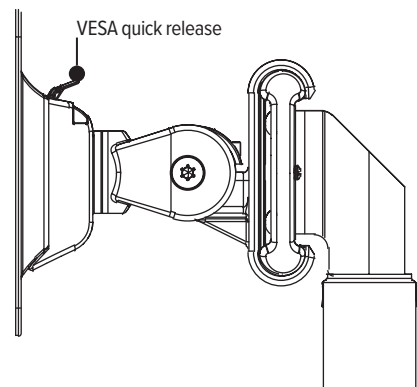

## Product specs

---

- Sliders provide extended lateral adjustment
- Ideal for positioning monitors of varying sizes side-by-side
- 9.0" adjustment from left to right
- Retrofits with the Edge® and Evolve series
- Not compatible with the Edge-Max® series
- Adds an additional 2.2 lbs
- Adds an additional 2.5" depth to VESA
- Patented slider design for exclusive ESI use
- Warranty: 15 yr.

# Slider Mount

VESA slider for Edge and Evolve

The end caps prevent the VESA from sliding off the Slider

esi

800.833.3746  
esiergo.com