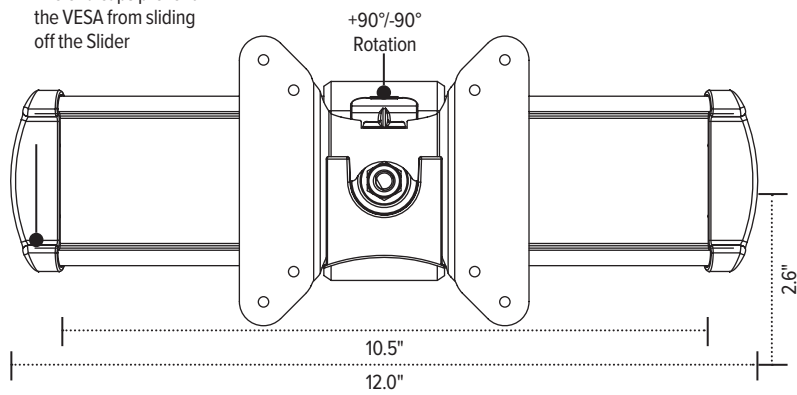

## Product specs

---

- Sliders provide extended lateral adjustment
- Ideal for positioning monitors of varying sizes side-by-side
- 9.0" adjustment from left to right
- Retrofits with the Edge® and Evolve series
- Not compatible with the Edge-Max® series
- Adds an additional 2.2 lbs
- Adds an additional 2.5" depth to VESA
- Patented slider design for exclusive ESI use
- Warranty: 15 yr.

## List price

<input type="radio"/> EDV-SLD-SLV	\$151
<input checked="" type="radio"/> EDV-SLD-BLK	\$151
<input type="radio"/> EDV-SLD-WHT	\$151

esi

800.833.3746  
esiergo.com

# Slider Mount

VESA slider for Edge and Evolve

The end caps prevent the VESA from sliding off the Slider

esi

800.833.3746  
esiergo.com