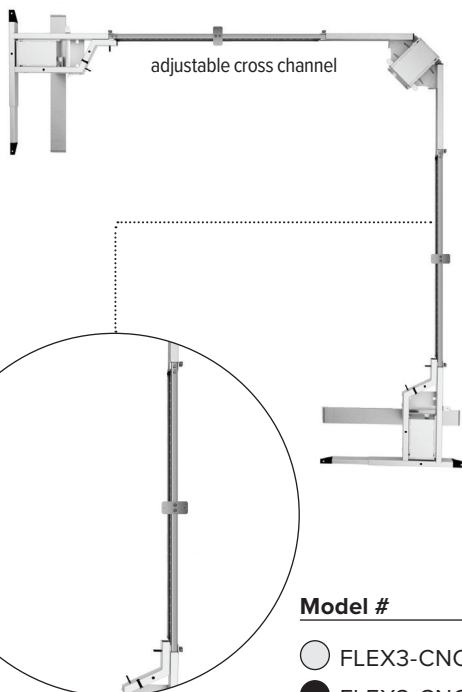

All-Flex[®] 3-leg + Conceal

Electric height adjustable table base + cable management spine

All-Flex 3-leg + Conceal

Electric height adjustable table base + cable management spine

All-Flex features

Conceal

All-flex 3-leg specs

- Electric height adjustment
- 330 lb. base lifting capacity
- 1.5"/sec adjustment speed
- One part number for all 3-leg sizes
- 26.0" height adjustment range
- 23.2"–49.2" (low/high) (excluding worksurface)
- Three-stage adjustable legs
- C-leg
- Provides adjustable cross channels, top support, and feet making it one of the most adjustable table bases on the market
- Foot is adjustable to 22.0" or 28.0" (patented design)
- Adjustable width frame accommodates worksurfaces 36.0"–84.0" wide
- Adjustable depth top support expands to accommodate worksurfaces 24.0"–36.0" deep
- Notched cross channel offers ample space for keyboard tray glide tracks
- 86.0" power cord
- Digital keypad with four memory settings
- Anti-collision safety feature
- Soft start and stop
- Crossbar includes guide markings to assist in setting width
- Leg columns fold out for easy assembly
- Integrated control unit shelf
- Integrated storage for foot extension plate when not in use
- Integrated cable management
- Steel construction
- Low standby power consumption
- Table base is UL962 listed
- Three motors
- ADA compliant
- Locking casters are available
- Meets or exceeds BIFMA x5.5 guidelines
- Complete tables available (base and top)
- Warranty: 15 yr. (structural)/7 yr. (mechanical)

Conceal specs

- Expands and retracts to keep cables organized under a height adjustable table base
- 53.5" total height
- 23 links
- Links are detachable
- Weighted bottom
- Attaches to bottom of worksurface
- Warranty: 15 yr.

Model

- FLEX3-CNCL-SLV
- FLEX3-CNCL-BLK
- FLEX3-CNCL-WHT

List price

- \$2,554
- \$2,554
- \$2,554

All-Flex 3-leg + Conceal

esi

Electric height adjustable table base + cable management spine