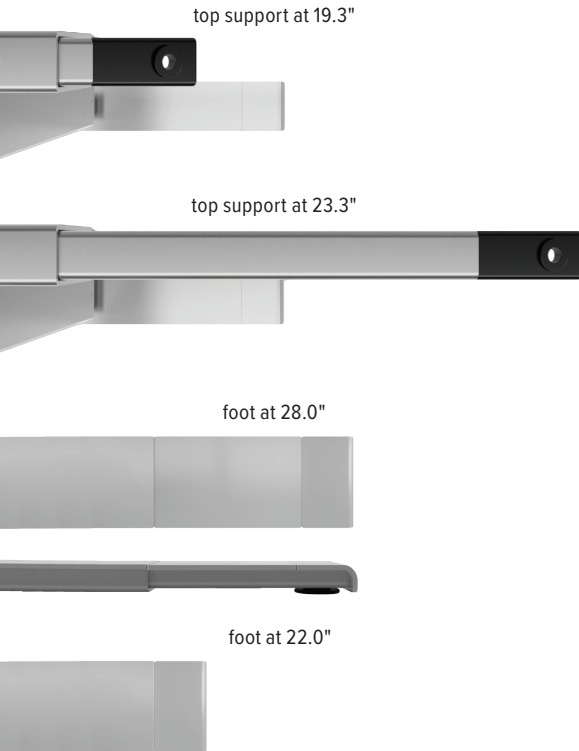

All-Flex[®] 3-leg + Conceal

Electric height adjustable table base + cable management spine

All-Flex 3-leg + Conceal

Electric height adjustable table base + cable management spine

All-Flex features

Conceal

All-flex 3-leg specs

- Electric height adjustment
- 330 lb. base lifting capacity
- 1.5"/sec adjustment speed
- One part number for all 3-leg sizes
- 26.0" height adjustment range
- 23.2"–49.2" (low/high) (excluding worksurface)
- Three-stage adjustable legs
- C-leg
- Provides adjustable cross channels, top support, and feet making it one of the most adjustable table bases on the market
- Foot is adjustable to 22.0" or 28.0" (patented design)
- Adjustable width frame accommodates worksurfaces 36.0"–84.0" wide
- Adjustable depth top support expands to accommodate worksurfaces 24.0"–36.0" deep
- Notched cross channel offers ample space for keyboard tray glide tracks
- 86.0" power cord
- Digital keypad with four memory settings
- Anti-collision safety feature
- Soft start and stop
- Crossbar includes guide markings to assist in setting width
- Leg columns fold out for easy assembly
- Integrated control unit shelf
- Integrated storage for foot extension plate when not in use
- Integrated cable management
- Steel construction
- Low standby power consumption
- Table base is UL962 listed
- Three motors
- ADA compliant
- Locking casters are available
- Meets or exceeds BIFMA x5.5 guidelines
- Complete tables available (base and top)
- Warranty: 15 yr. (structural)/7 yr. (mechanical)

Conceal specs

- Expands and retracts to keep cables organized under a height adjustable table base
- 53.5" total height
- 23 links
- Links are detachable
- Weighted bottom
- Attaches to bottom of worksurface
- Warranty: 15 yr.

Model

- FLEX3-CNCL-SLV
- FLEX3-CNCL-BLK
- FLEX3-CNCL-WHT

List price

- \$2,554
- \$2,554
- \$2,554

All-Flex 3-leg + Conceal

esi

Electric height adjustable table base + cable management spine