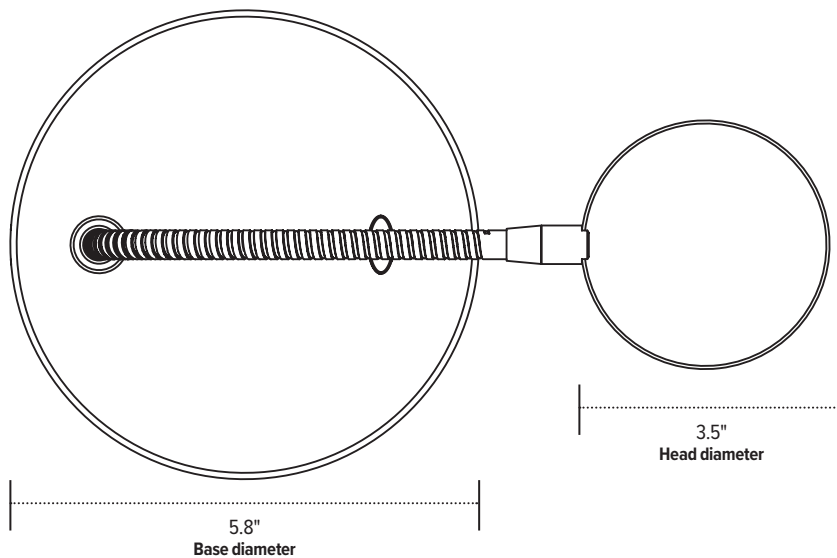

Pixie-LED

small profile LED task light

esi

800.833.3746
esiergo.com