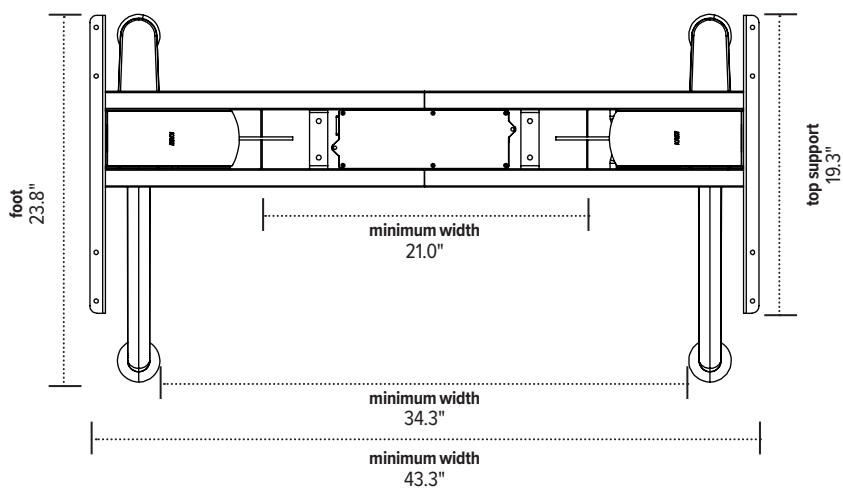

# Brisa

electric table base

Retracted top view

Side view

Expanded top view

The base dimensions as shown are actual.

esi

800.833.3746  
esiergo.com