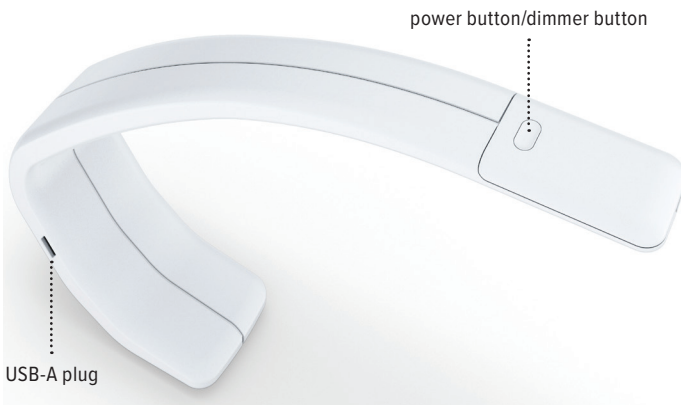

# Amble Performance

Single arm LED task light

## Product specs

---

- LED
- 3500 K color temperature
- 206 lumens
- 83 CRI
- 11.5 watts
- 60,000 hrs. lamp life
- Occupancy sensor with 30 min. auto shut-off
- Built-in dimmer
- 9.0' power cord
- Power source is UL listed
- Light is ETL listed
- USB-A charging port
- 15.8" light reach
- Warranty: 15 yr (structural)/1 yr. (LED transformer)

## Model #

---

- AMB-PERF-SLV
- AMB-PERF-BLK
- AMB-PERF-WHT
- AMB-PERF-GRY

All three light positions and the amount of light provided