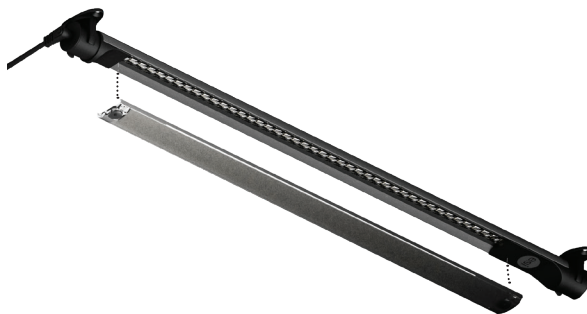

G2 series

Under cabinet LED light

G2 series

Under cabinet LED light

occupancy sensor

optical diffuser

360° light bar rotation

Product specs

- 2 lengths: 24.0", 36.0" (nominal)
- Lumens (with diffuser): 24.0"=550 | 36.0"=740
- Lumens (w/o diffuser): 24.0"=430 | 36.0"=580
- 24.0"=8.5W | 36.0"=11.5W
- 3500K color temperature
- 85 CRI
- 50,000 hours lamp life
- Continuous dimmer
- 9.0' power cord
- Power source is UL listed
- Light bar rotates 360°
- Removable optical diffuser
- Daisy chain configurations include 24.0" jumper cord(s)
- Mounting hardware Includes: magnets and wood screws
- Warranty: 15 yr. (structural)
1 yr. (LED transformer)

Model

- LEDG2-24-SLV set of one
- LEDG2-36-SLV set of one
- LEDG2-24X2-SLV set of two
- LEDG2-36X2-SLV set of two
- LEDG2-24X3-SLV set of three
- LEDG2-36X3-SLV set of three
- LEDG2-24X4-SLV set of four