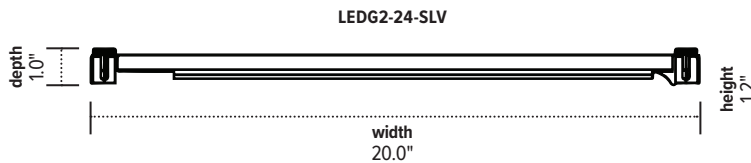

G2 series

Under cabinet LED light

G2 series

Under cabinet LED light

occupancy sensor

optical diffuser

360° light bar rotation

Product specs

- 2 lengths: 24.0", 36.0" (nominal)
- Lumens (with diffuser): 24.0"=550 | 36.0"=740
- Lumens (w/o diffuser): 24.0"=430 | 36.0"=580
- 24.0"=8.5W | 36.0"=11.5W
- 3500K color temperature
- 85 CRI
- 50,000 hours lamp life
- Continuous dimmer
- 9.0' power cord
- Power source is UL listed
- Light bar rotates 360°
- Removable optical diffuser
- Daisy chain configurations include 24.0" jumper cord(s)
- Mounting hardware Includes: magnets and wood screws
- Warranty: 15 yr. (structural)
1 yr. (LED transformer)