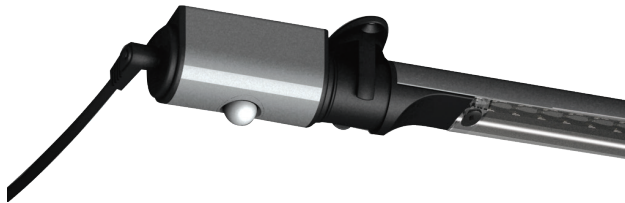

G2 series

Under cabinet LED light

G2 series

Under cabinet LED light

occupancy sensor

optical diffuser

360° light bar rotation

Product specs

- 2 lengths: 24.0", 36.0" (nominal)
- Lumens (with diffuser): 24.0"=550 | 36.0"=740
- Lumens (w/o diffuser): 24.0"=430 | 36.0"=580
- 24.0"=8.5W | 36.0"=11.5W
- 3500K color temperature
- 85 CRI
- 50,000 hours lamp life
- Continuous dimmer
- 9.0' power cord
- Power source is UL listed
- Light bar rotates 360°
- Removable optical diffuser
- Daisy chain configurations include 24.0" jumper cord(s)
- Mounting hardware Includes: magnets and wood screws
- Warranty: 15 yr. (structural)
1 yr. (LED transformer)

Model

- LEDG2-24-SLV set of one
- LEDG2-36-SLV set of one
- LEDG2-24X2-SLV set of two
- LEDG2-36X2-SLV set of two
- LEDG2-24X3-SLV set of three
- LEDG2-36X3-SLV set of three
- LEDG2-24X4-SLV set of four