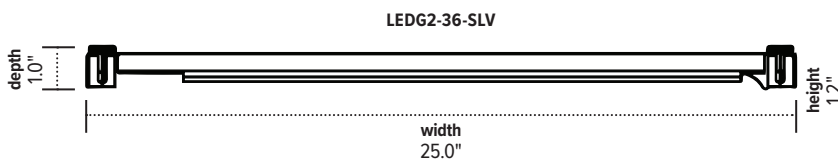

G2 series

Under cabinet LED light

G2 series

Under cabinet LED light

occupancy sensor

optical diffuser

360° light bar rotation

Product specs

- 2 lengths: 24.0", 36.0" (nominal)
- Lumens (with diffuser): 24.0"=550 | 36.0"=740
- Lumens (w/o diffuser): 24.0"=430 | 36.0"=580
- 24.0"=8.5W | 36.0"=11.5W
- 3500K color temperature
- 85 CRI
- 50,000 hours lamp life
- Continuous dimmer
- 9.0' power cord
- Power source is UL listed
- Light bar rotates 360°
- Removable optical diffuser
- Daisy chain configurations include 24.0" jumper cord(s)
- Mounting hardware Includes: magnets and wood screws
- Warranty: 15 yr. (structural)
1 yr. (LED transformer)