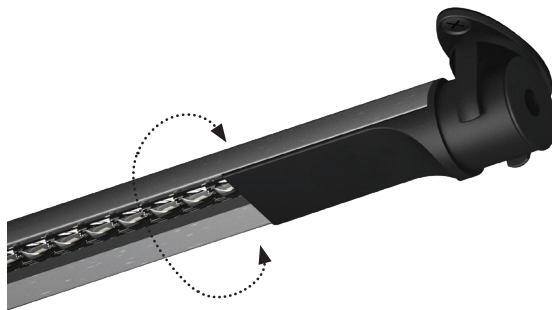

G2 series

Under cabinet LED light

G2 series

Under cabinet LED light

occupancy sensor

optical diffuser

360° light bar rotation

Product specs

- 2 lengths: 24.0", 36.0" (nominal)
- Lumens (with diffuser): 24.0"=550 | 36.0"=740
- Lumens (w/o diffuser): 24.0"=430 | 36.0"=580
- 24.0"=8.5W | 36.0"=11.5W
- 3500K color temperature
- 85 CRI
- 50,000 hours lamp life
- Continuous dimmer
- 9.0' power cord
- Power source is UL listed
- Light bar rotates 360°
- Removable optical diffuser
- Daisy chain configurations include 24.0" jumper cord(s)
- Mounting hardware Includes: magnets and wood screws
- Warranty: 15 yr. (structural)
1 yr. (LED transformer)

Model

- LEDG2-24-SLV set of one
- LEDG2-36-SLV set of one
- LEDG2-24X2-SLV set of two
- LEDG2-36X2-SLV set of two
- LEDG2-24X3-SLV set of three
- LEDG2-36X3-SLV set of three
- LEDG2-24X4-SLV set of four