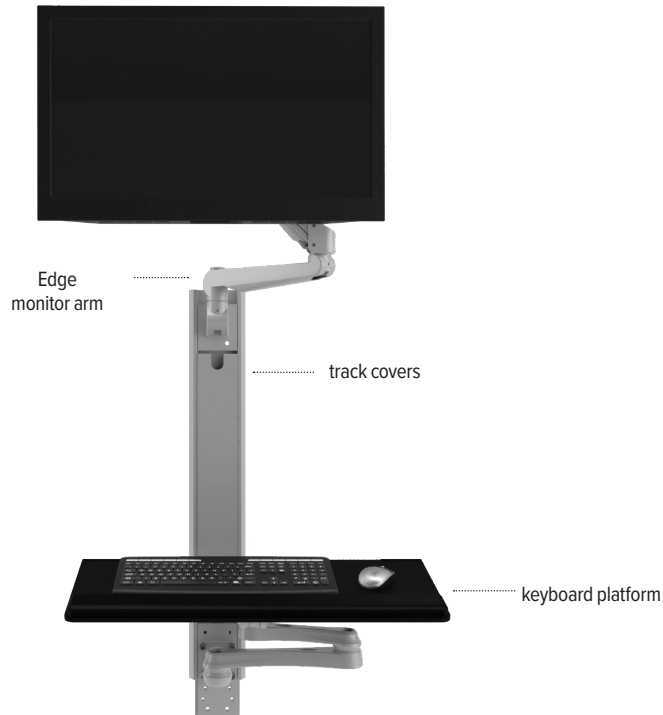

Titan-Edge

Single track-mounted workstation

Titan-Edge

Single track-mounted workstation

Product specs

- Includes:
 - Track covers to conceal cords
 - One 31.5" aluminum alloy wall track
 - Edge® monitor arm
 - Keyboard platform
- Keyboard arm and monitor arm can be positioned anywhere along the wall track
- For left or right-handed users
- Keyboard tray retracts and extends to save space. It does not offer lift and lock height adjustment.
- Keyboard tray offers manual height adjustment using Pin Set for one-time height setting in 3.0" increments.
- 6.5lb.–17.6lb. monitor weight range
- 12.5" monitor arm height adjustment range
- 23.5" monitor arm extension
- 24.9"w x 10.6"d keyboard dimensions
- 23.0" keyboard arm extension
- Warranty: 15 yr. (*structural*)
2 yr. (*palm rest*)

Model

TITAN-EDGE

Titan-Edge

Single track-mounted workstation