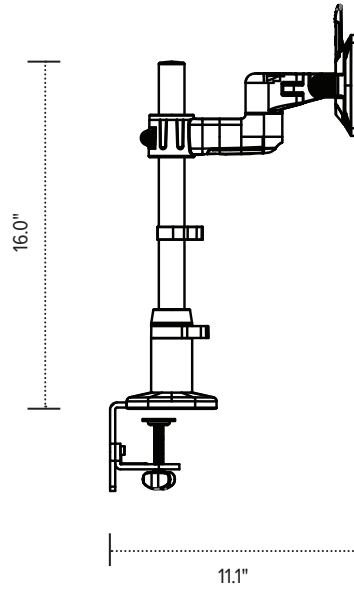

Kata™ EX-Stem

Single short fixed monitor arm

VESA plate

VESA mount (profile view)

esi

800.833.3746
esiergo.com