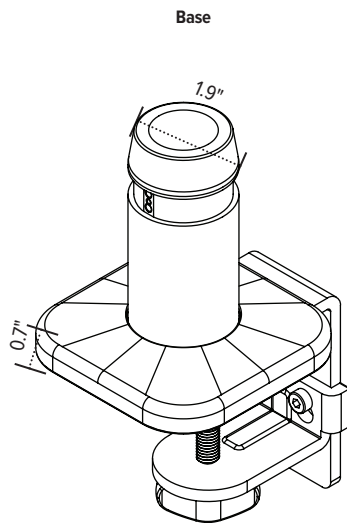

Kata™ EX-Stem

Single short fixed monitor arm

VESA plate

VESA mount (profile view)

esi

800.833.3746
esiergo.com