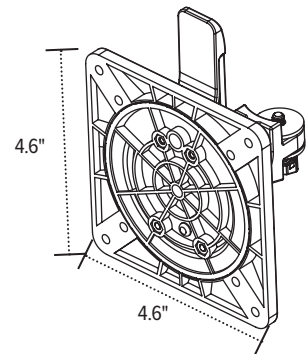

Kata™ EX-Stem

Single short fixed monitor arm

VESA plate

VESA mount (profile view)

esi

800.833.3746
esiergo.com