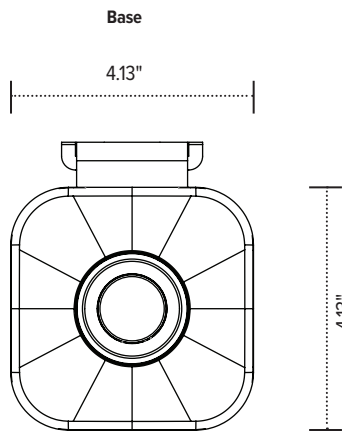

Kata™ EX-Stem

Single short fixed monitor arm

VESA plate

VESA mount (profile view)

esi

800.833.3746
esiergo.com