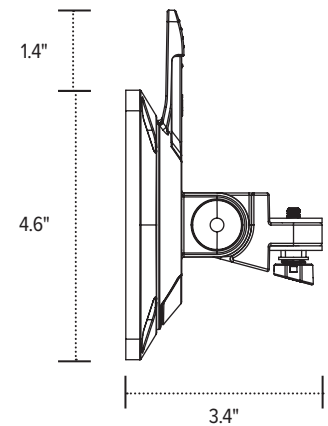

Kata™ EX-Stem

Single short fixed monitor arm

VESA plate

VESA mount (profile view)

esi

800.833.3746
esiergo.com