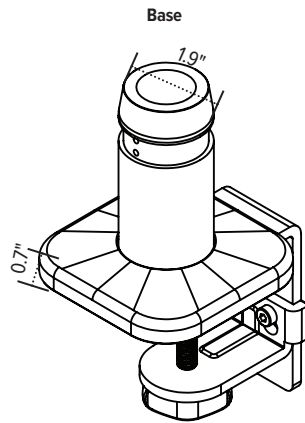

# Kata™ EX1-M

Single motion monitor arm

VESA plate

VESA mount (profile view)

esi

800.833.3746  
esiergo.com