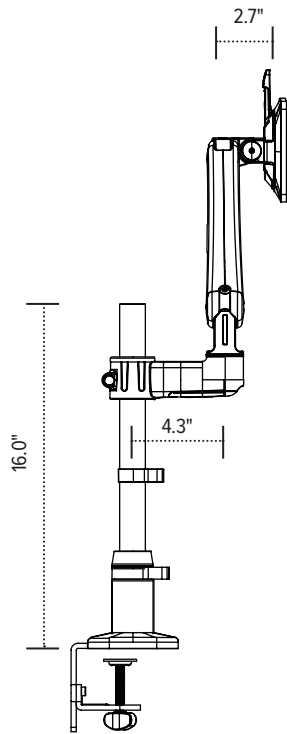

# Kata™ EX1-M

Single motion monitor arm

VESA plate

VESA mount (profile view)

esi

800.833.3746  
esiergo.com