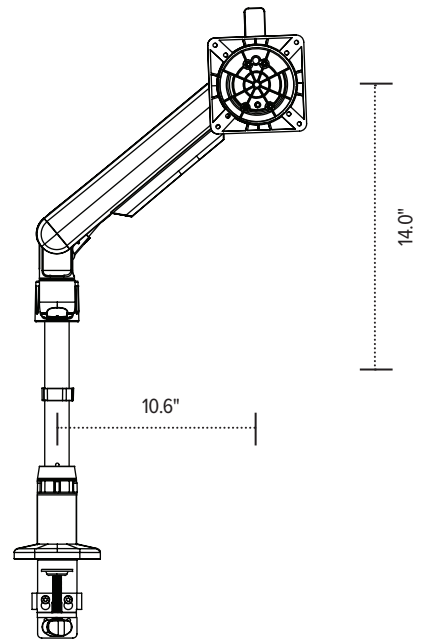

# Kata™ EX1-M

Single motion monitor arm

VESA plate

VESA mount (profile view)

esi

800.833.3746  
esiergo.com