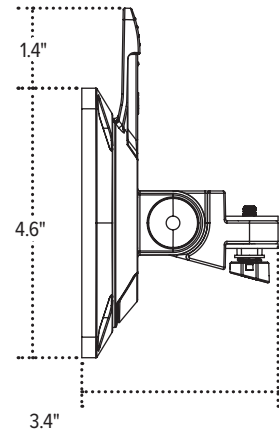

# Kata™ EX1-M

Single motion monitor arm

VESA plate

VESA mount (profile view)

esi

800.833.3746  
esiergo.com