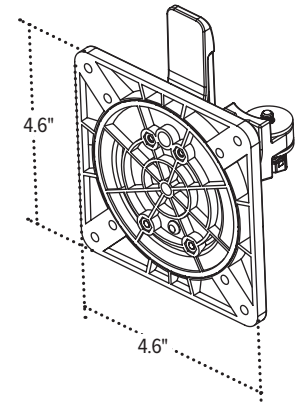

# Kata™ EX1-M

Single motion monitor arm

VESA plate

VESA mount (profile view)

esi

800.833.3746  
esiergo.com