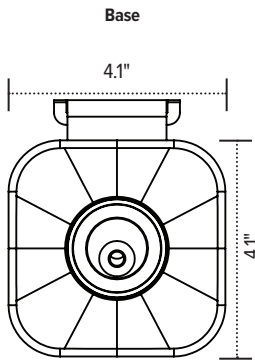

# Kata™ EX1-M

Single motion monitor arm

VESA plate

VESA mount (profile view)

esi

800.833.3746  
esiergo.com