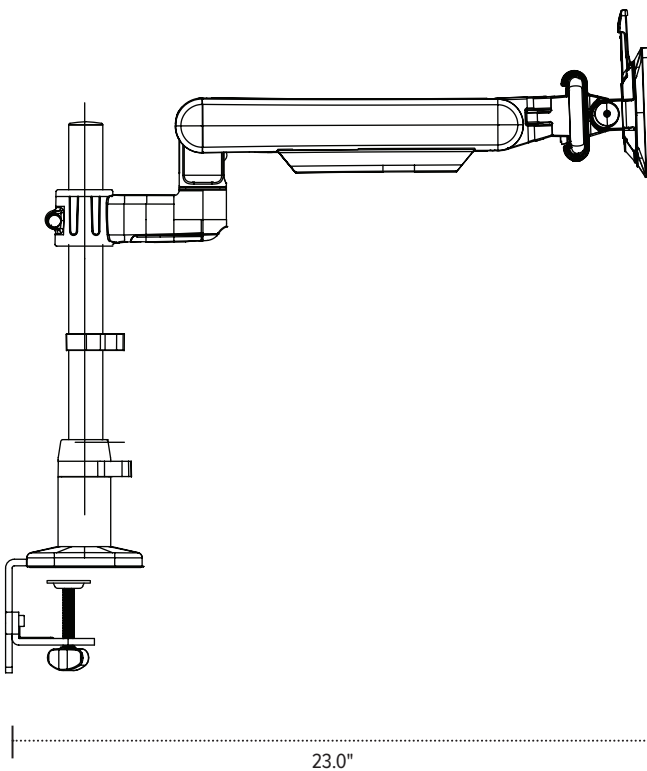

Kata™ EX1-MS

Single motion + slider monitor arm

Base

Base

VESA plate

VESA mount
(profile view)

esi

800.833.3746
esiergo.com