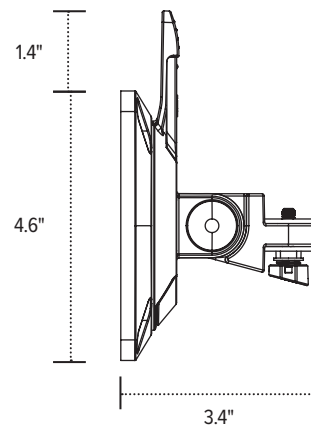

Kata™ EX1-MS

Single motion + slider monitor arm

Base

Base

VESA plate

VESA mount
(profile view)

esi

800.833.3746
esiergo.com