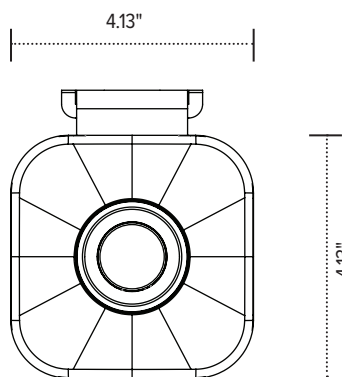

Kata™ EX1-MS

Single motion + slider monitor arm

Base

Base

VESA plate

VESA mount
(profile view)

esi

800.833.3746
esiergo.com