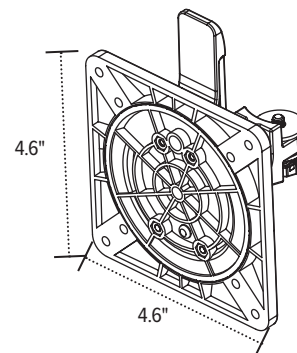

Kata™ EX1-MS

Single motion + slider monitor arm

Base

Base

VESA plate

VESA mount
(profile view)

esi

800.833.3746
esiergo.com