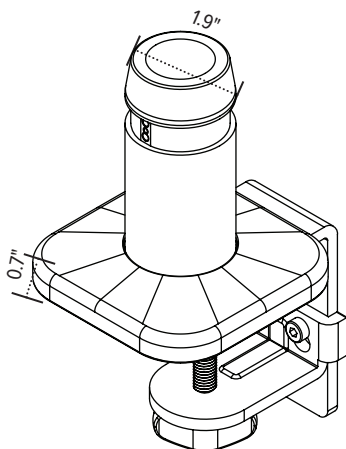

Kata™ EX1-MS

Single motion + slider monitor arm

Base

Base

VESA plate

VESA mount
(profile view)

esi

800.833.3746
esiergo.com