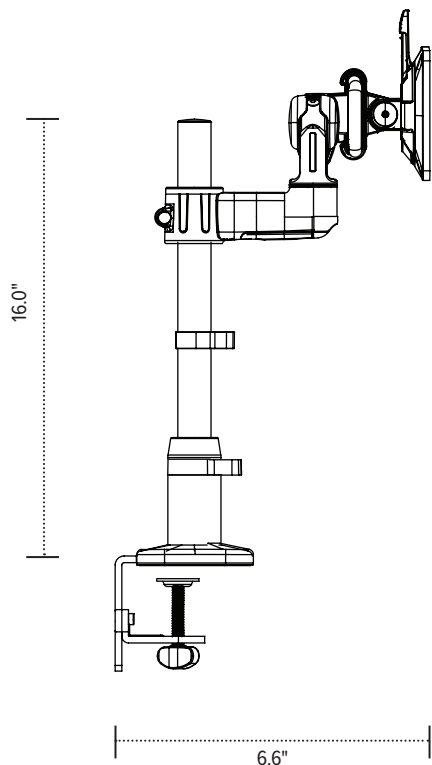

Kata™ EX1-MS

Single motion + slider monitor arm

Base

Base

VESA plate

VESA mount
(profile view)

esi

800.833.3746
esiergo.com