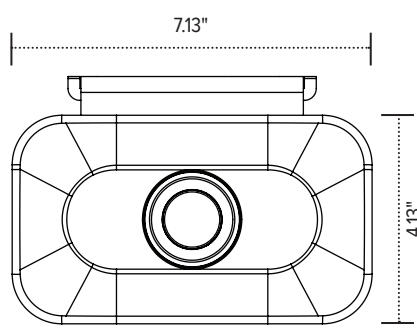

Kata™ EX6-FMS

Six fixed + motion + slider monitor arm

Base

Base

28.0"

6.6"

11.1"

7.13"

4.13"

VESA plate

1.9"

0.7"

VESA mount
(profile view)

4.6"

4.6"

1.4"