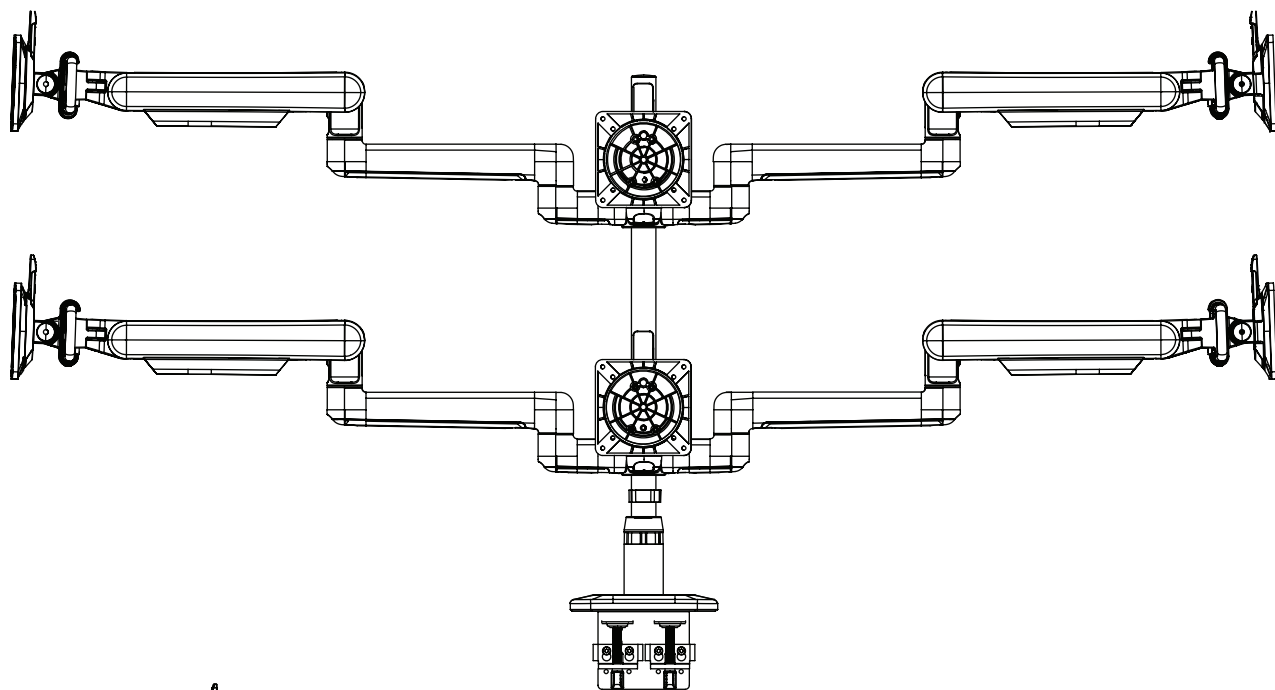

Kata™ EX6-FMS

Six fixed + motion + slider monitor arm

Base

Base

28.0"

6.6"

11.1"

7.13"

4.13"

VESA plate

1.9"

0.7"

VESA mount
(profile view)

4.6"

4.6"

1.4"