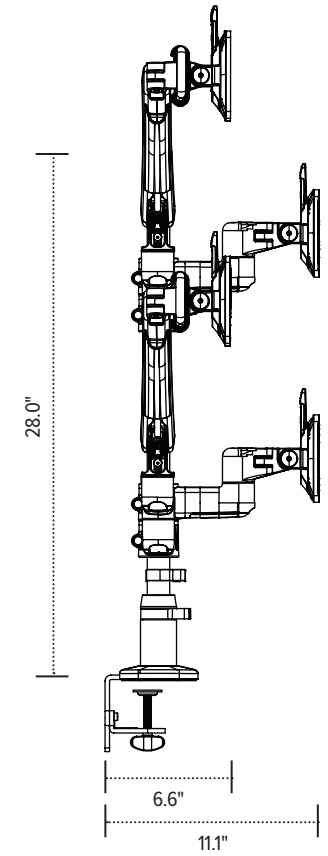

Kata™ EX6-FMS

Six fixed + motion + slider monitor arm

Base

Base

28.0"

6.6"

11.1"

7.13"

4.13"

VESA plate

1.9"

0.7"

VESA mount
(profile view)

4.6"

4.6"

1.4"

4.6"

3.4"

esi

800.833.3746
esiergo.com