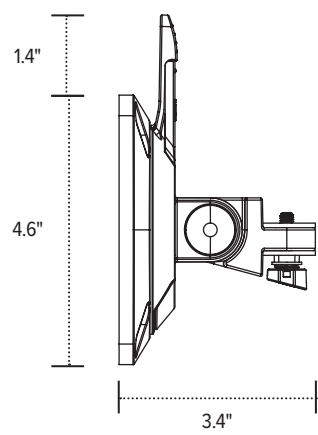

Kata™ EX6-FMS

Six fixed + motion + slider monitor arm

Base

Base

28.0"

6.6"

11.1"

7.13"

4.13"

VESA plate

1.9"

0.7"

VESA mount
(profile view)

4.6"

4.6"

1.4"

4.6"

3.4"

esi

800.833.3746
esiergo.com