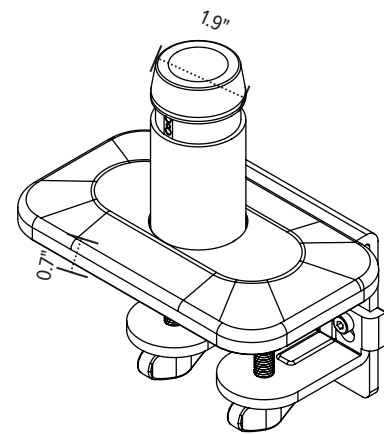

Kata™ EX6-FMS

Six fixed + motion + slider monitor arm

Base

Base

28.0"

6.6"

11.1"

7.13"

4.13"

VESA plate

1.9"

0.7"

VESA mount
(profile view)

4.6"

4.6"

1.4"